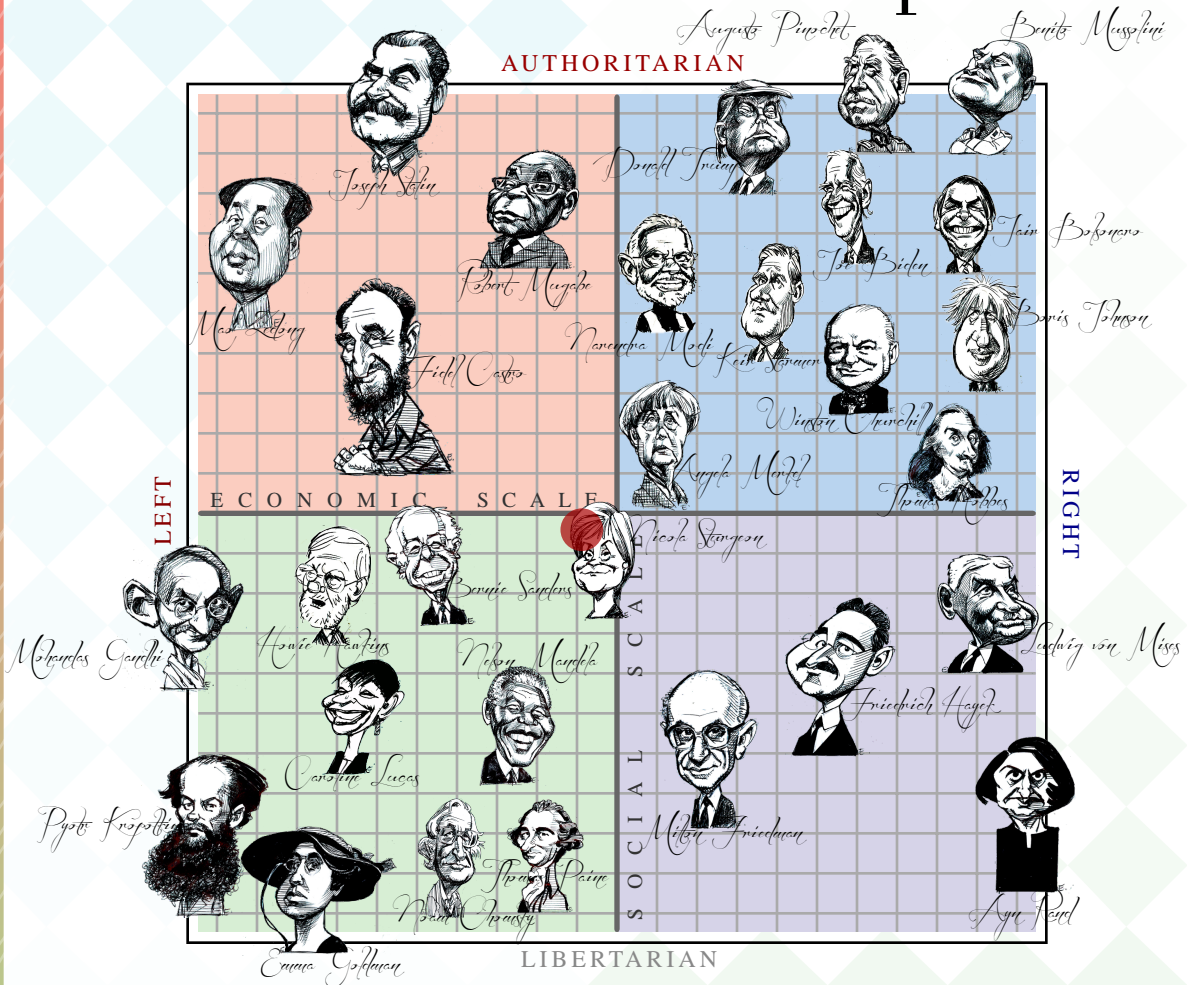

Your personal score is represented accurately by the placement of the red spot on the chart. Caricatures of historical and political figures are in their appropriate quadrants, but have been arranged for aesthetics rather than accuracy.

# The Political Compass

This document certifies that  
**● Al Swearengen**  
 inhabits the  
 left libertarian quadrant of