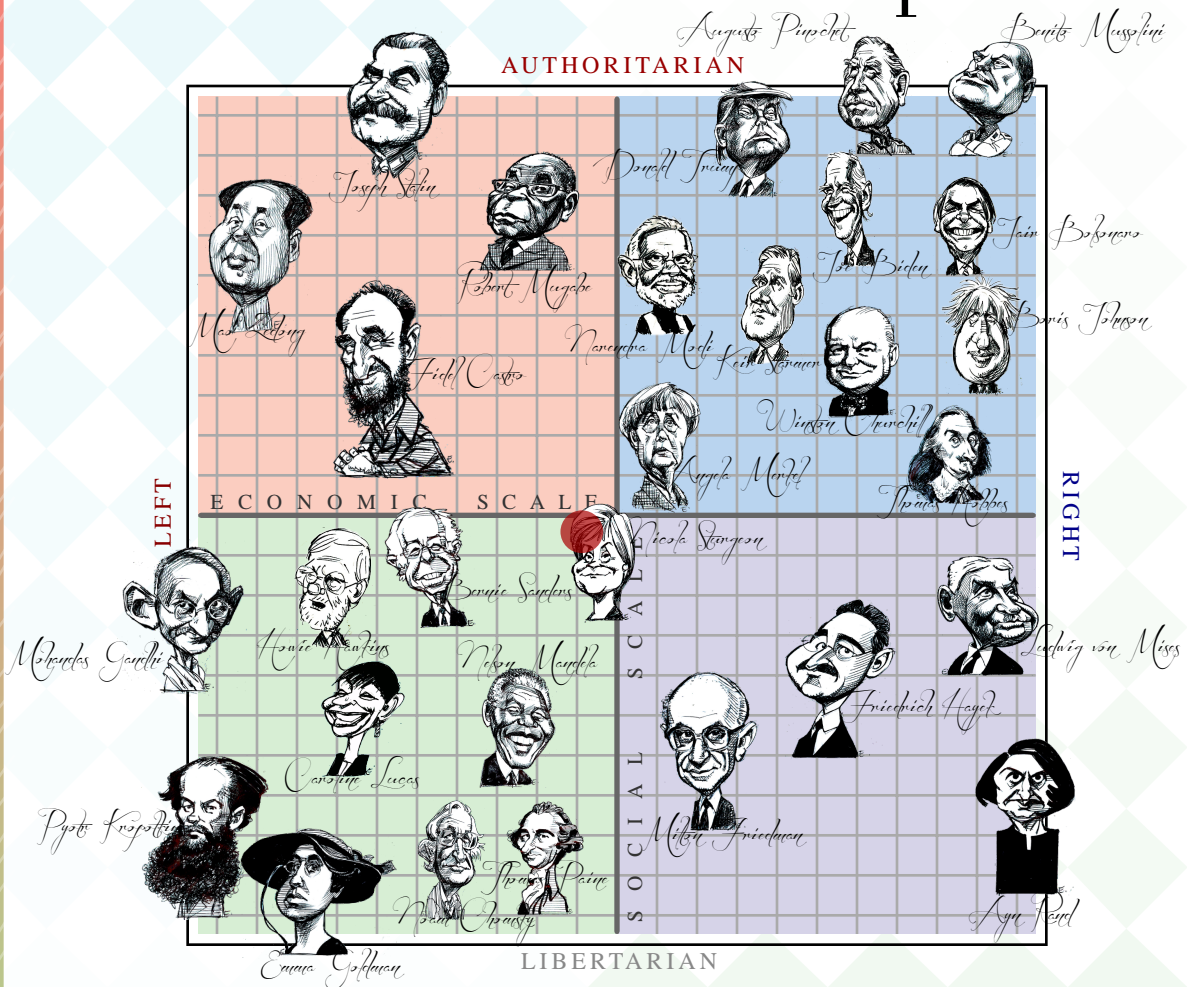

Your personal score is represented accurately by the placement of the red spot on the chart. Caricatures of historical and political figures are in their appropriate quadrants, but have been arranged for aesthetics rather than accuracy.

The Political Compass

This document certifies that
● Al Swaengren
inhabits the
left libertarian quadrant of

The Political Compass

Saturday 23 November 2024

www.politicalcompass.org

Text, graphics and concept © politicalcompass.org 2004-2024 all rights reserved