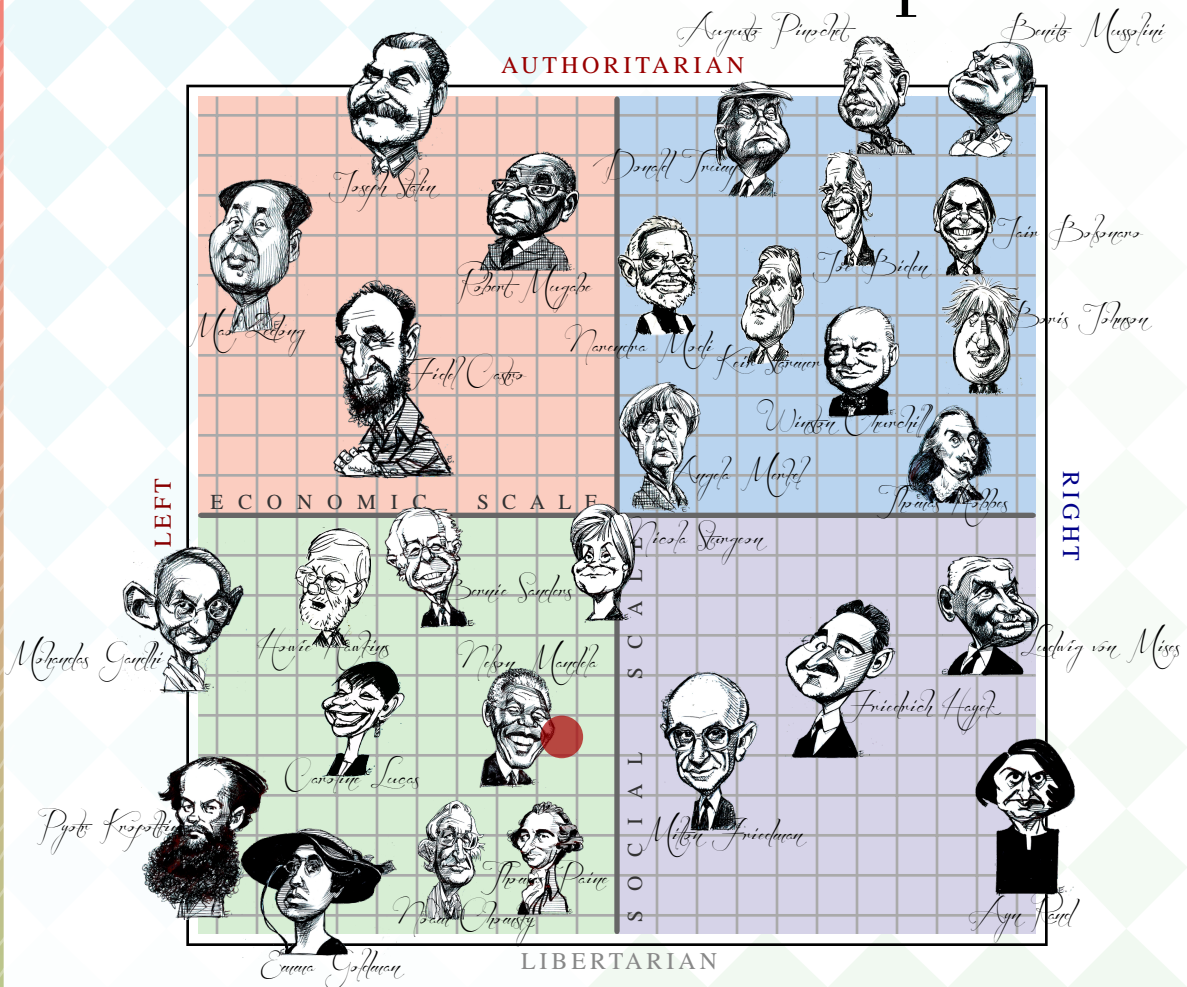

Your personal score is represented accurately by the placement of the red spot on the chart. Caricatures of historical and political figures are in their appropriate quadrants, but have been arranged for aesthetics rather than accuracy.

The Political Compass

This document certifies that

● **Sadler**

inhabits the

left libertarian quadrant of

The Political Compass

Sunday 24 November 2024

www.politicalcompass.org