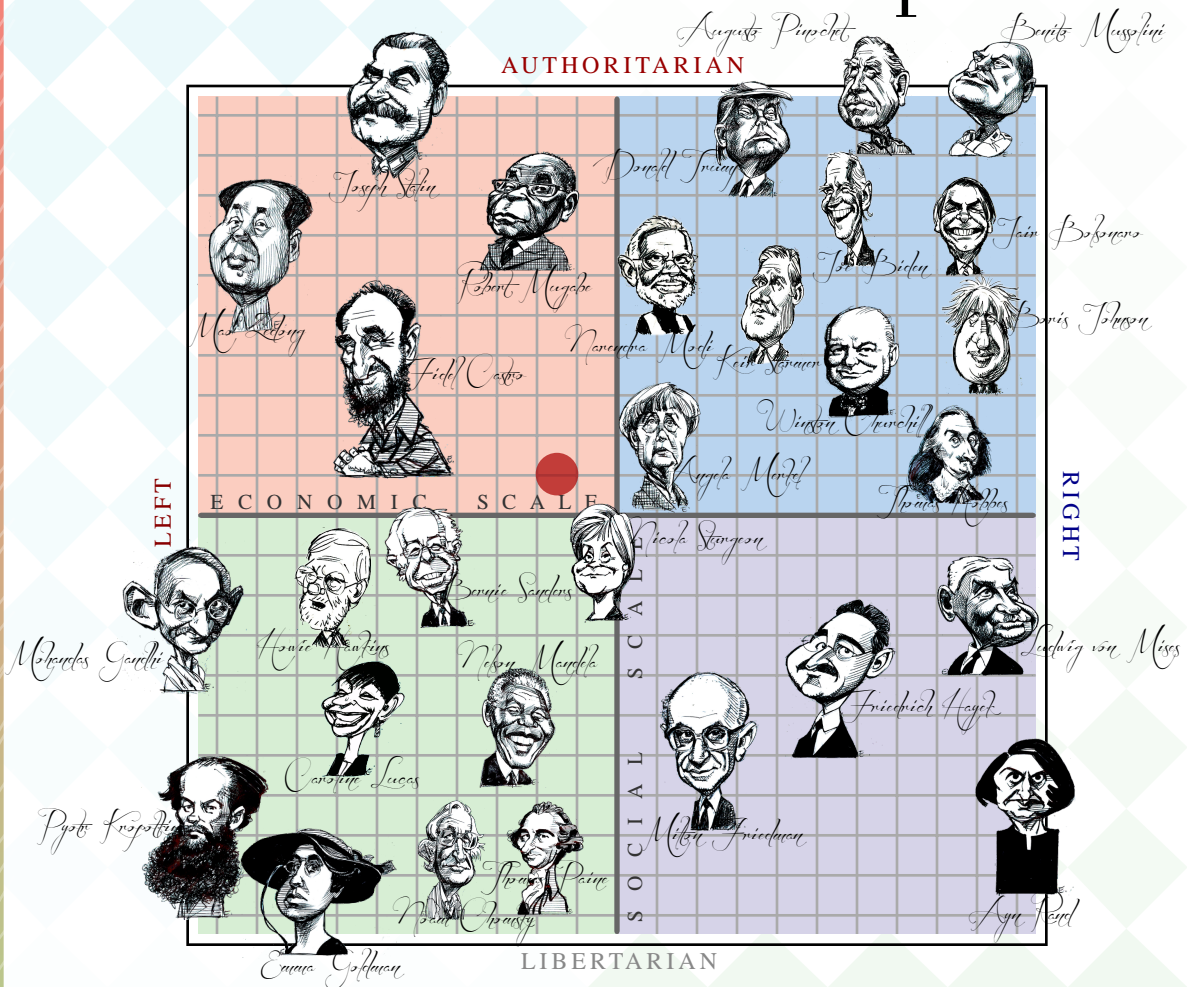

Your personal score is represented accurately by the placement of the red spot on the chart. Caricatures of historical and political figures are in their appropriate quadrants, but have been arranged for aesthetics rather than accuracy.

The Political Compass

This document certifies that

● **Vielfaltspinsel**

inhabits the

left authoritarian quadrant of

The Political Compass

Thursday 10 April 2025

www.politicalcompass.org