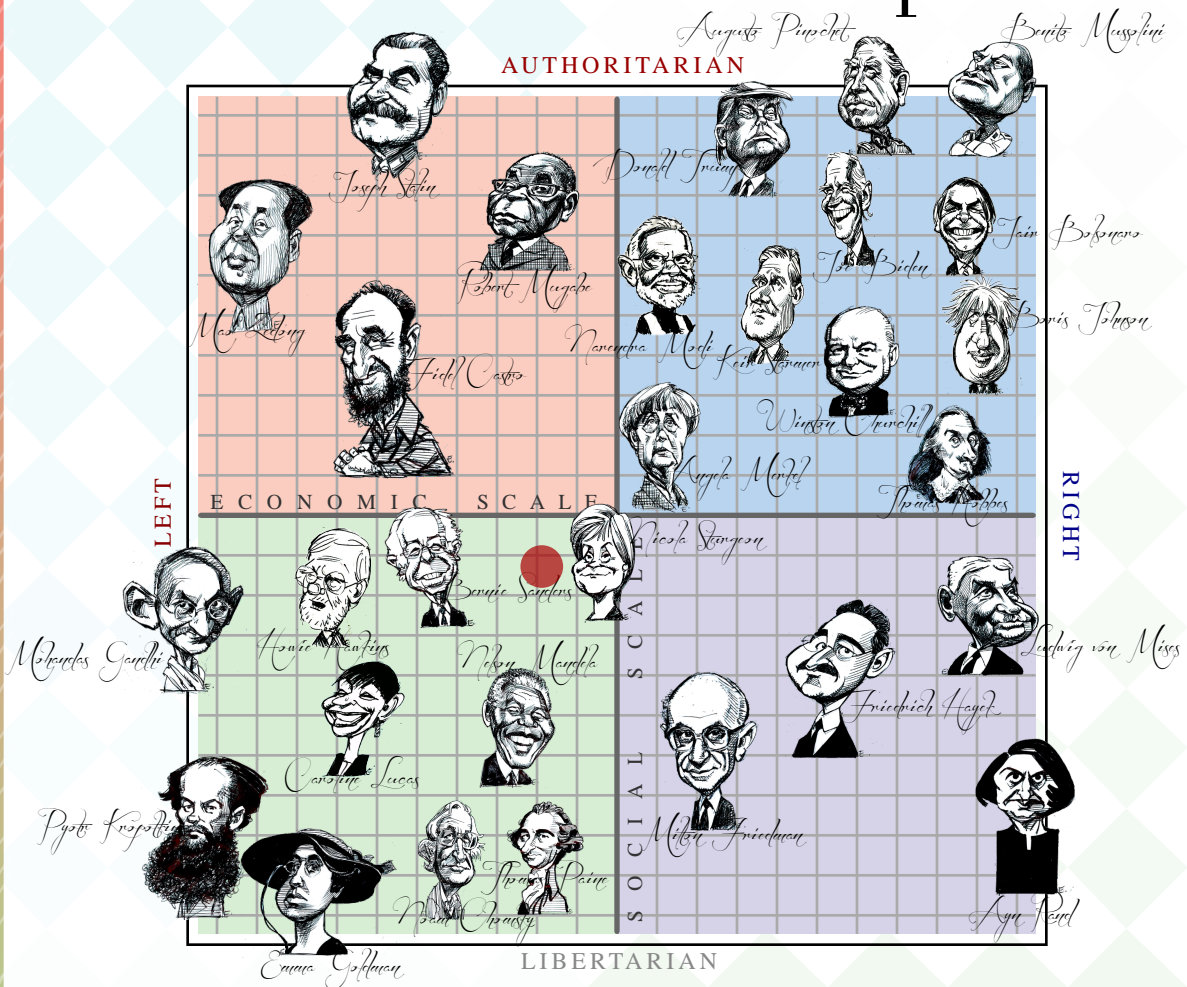

Your personal score is represented accurately by the placement of the red spot on the chart. Caricatures of historical and political figures are in their appropriate quadrants, but have been arranged for aesthetics rather than accuracy.

The Political Compass

This document certifies that

● hasime

inhabits the

left libertarian quadrant of

The Political Compass

Friday 4 April 2025

www.politicalcompass.org