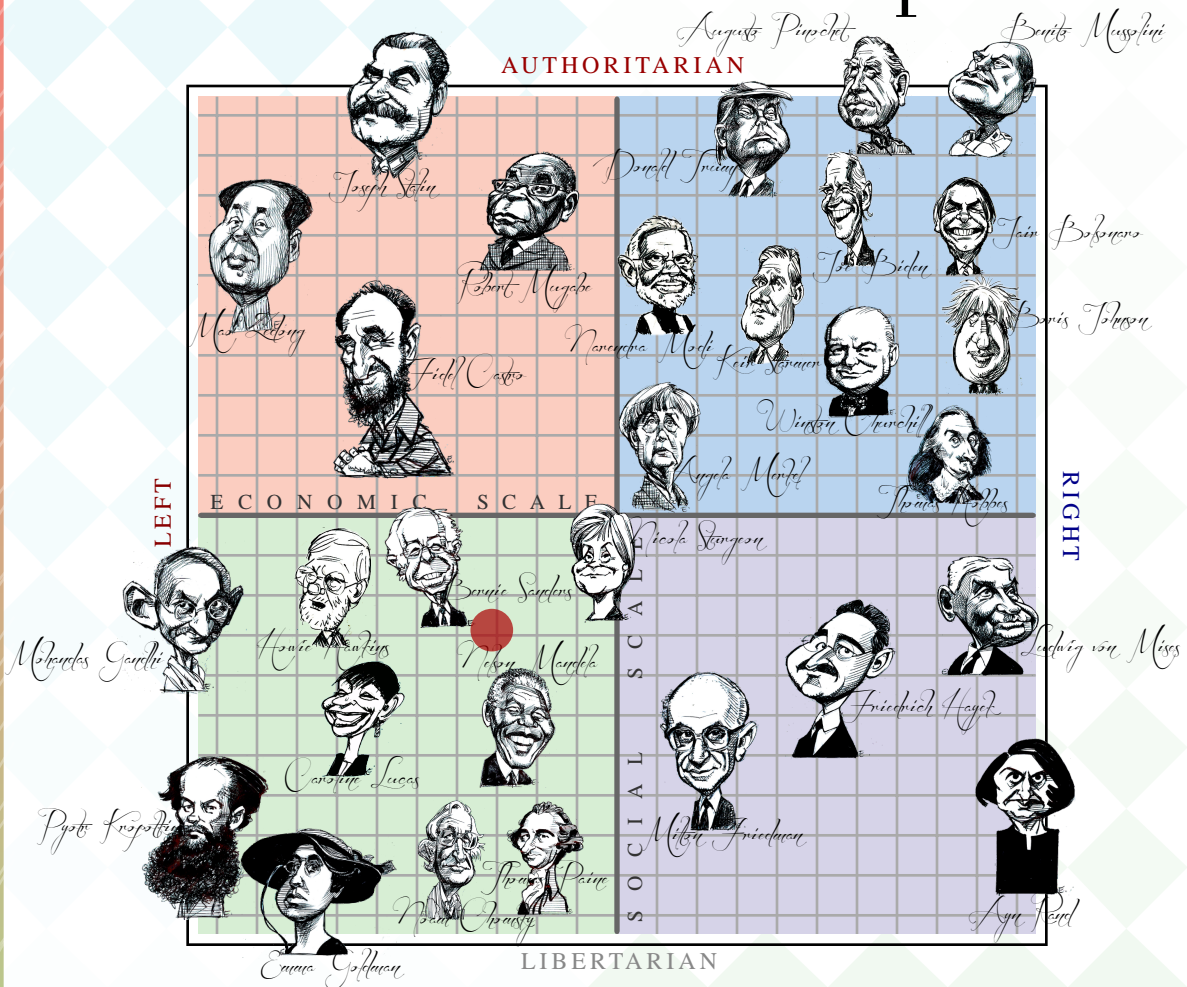

Your personal score is represented accurately by the placement of the red spot on the chart. Caricatures of historical and political figures are in their appropriate quadrants, but have been arranged for aesthetics rather than accuracy.

The Political Compass

This document certifies that

● Bill Cosby

inhabits the

left libertarian quadrant of

The Political Compass

Friday 4 April 2025

www.politicalcompass.org