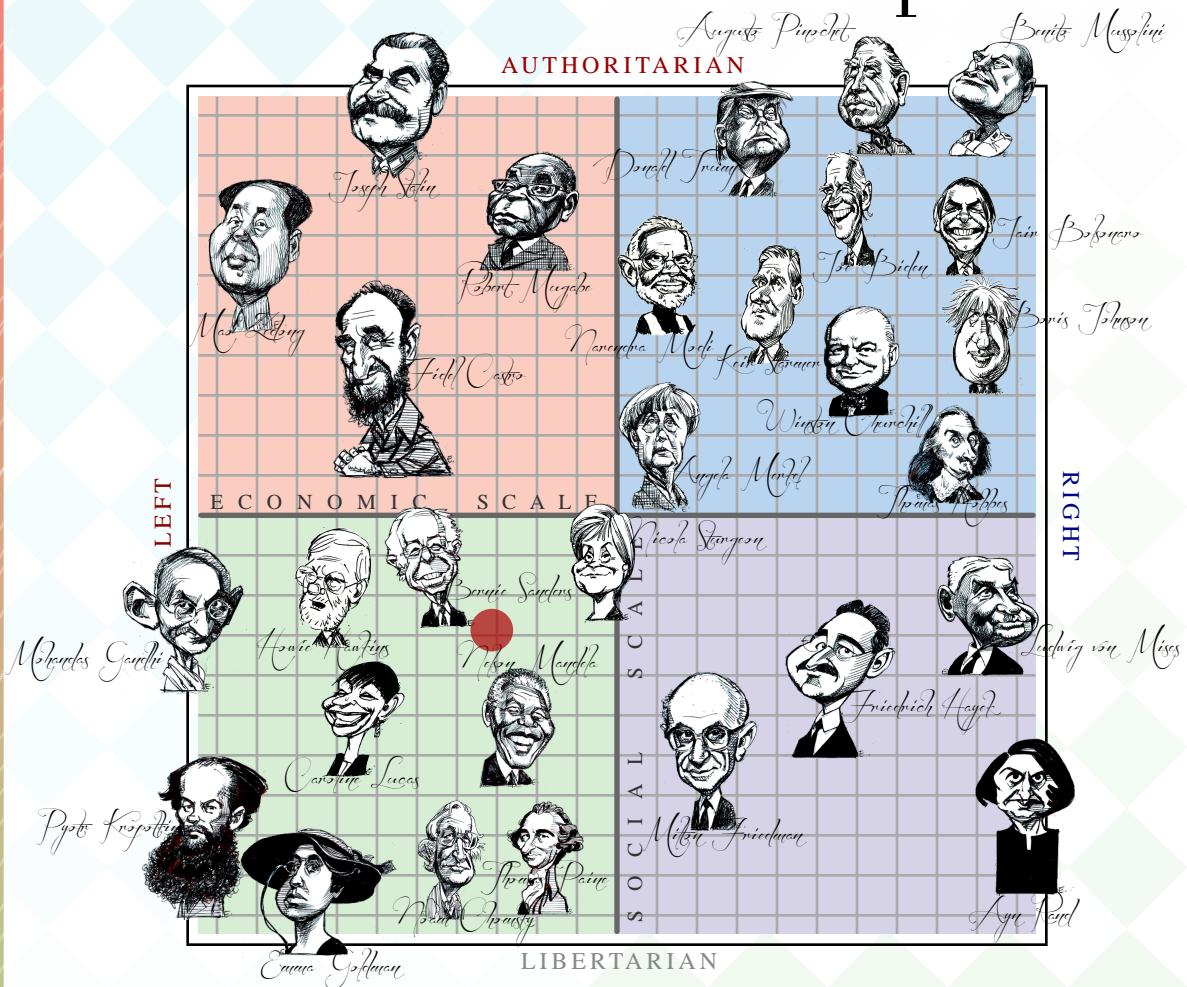

Your personal score is represented accurately by the placement of the red spot on the chart. Caricatures of historical and political figures are in their appropriate quadrants, but have been arranged for aesthetics rather than accuracy.

The Political Compass

This document certifies that
● Bill Cosby
inhabits the
left libertarian quadrant of

The Political Compass

Saturday 23 November 2024

www.politicalcompass.org