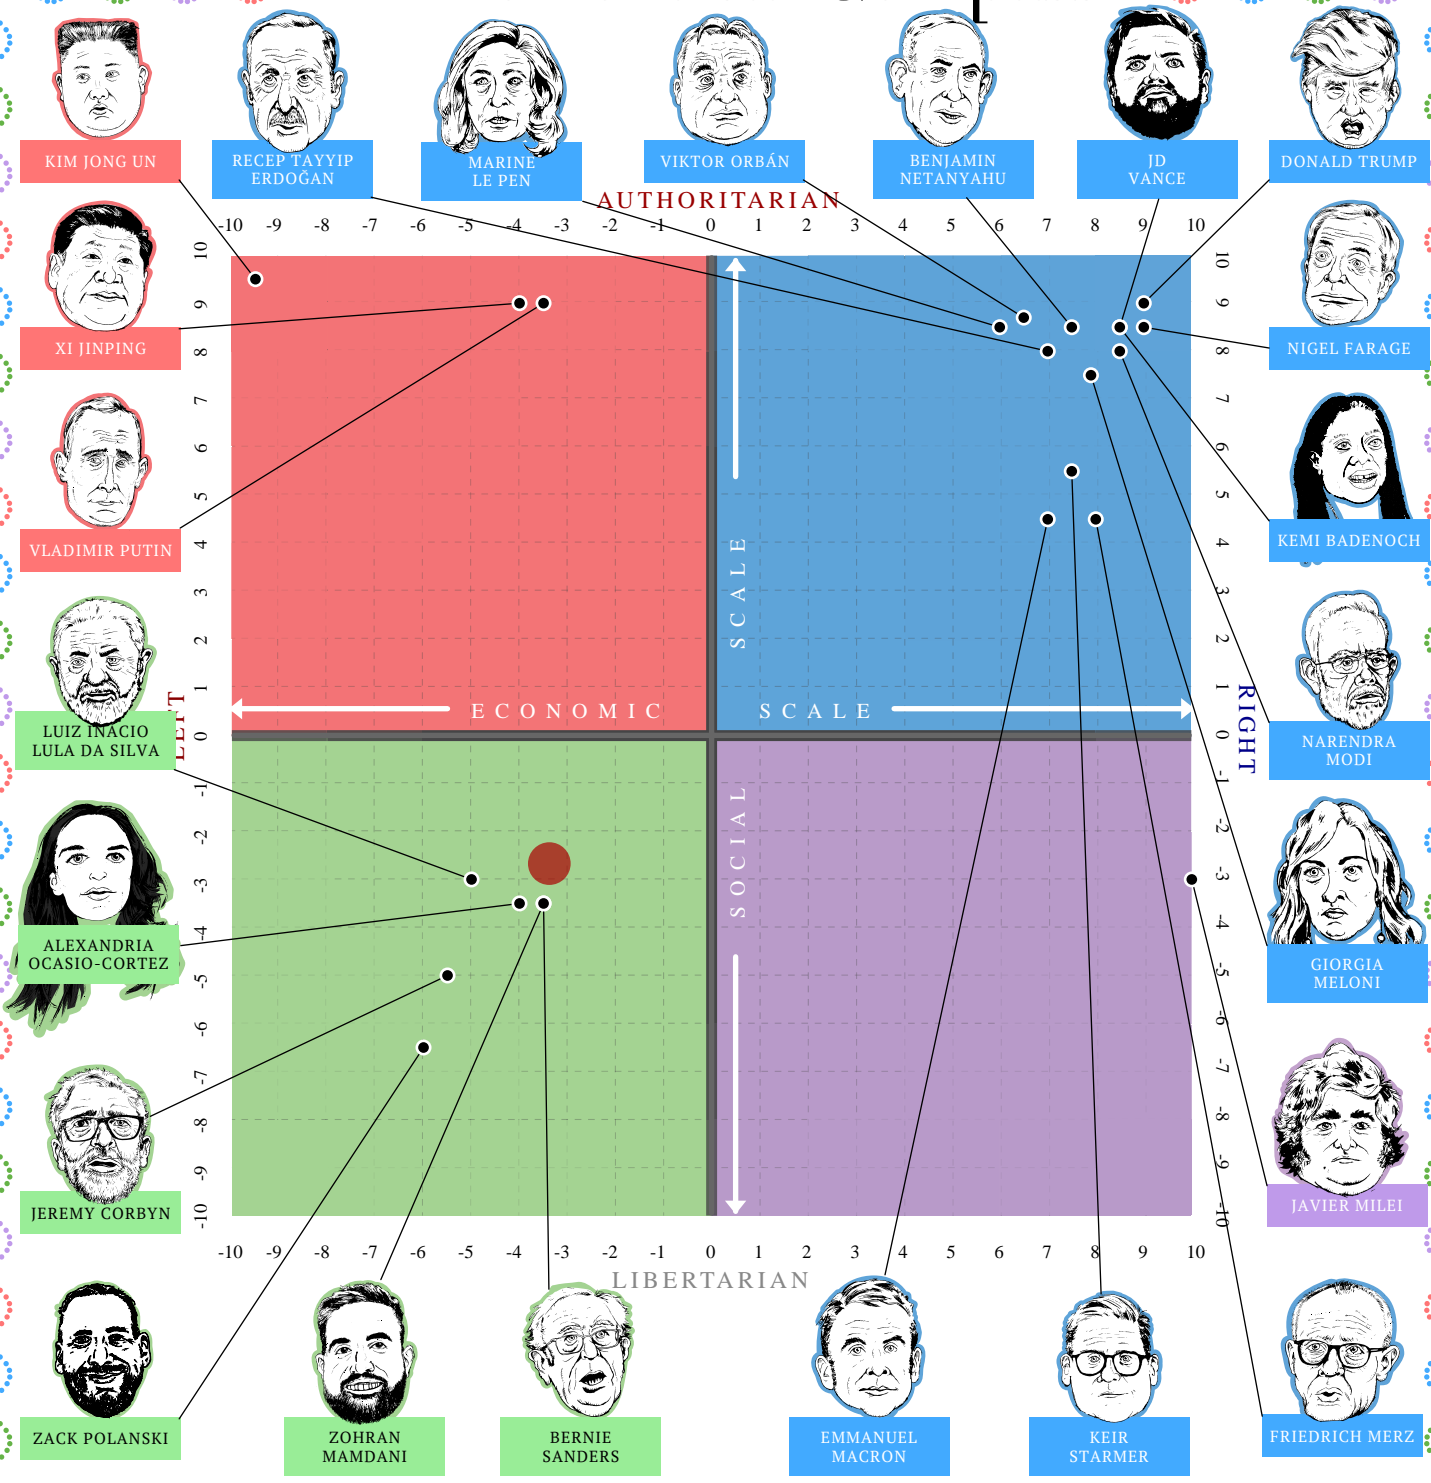

The Political Compass

This document certifies that

● Medelmamman

inhabits the

left libertarian quadrant of

The Political Compass

www.politicalcompass.org

Tuesday 5 May 2026

Text, graphics and concept © politicalcompass.org 2004-2026 all rights reserved

Your personal score is represented accurately by the red spot on this chart. While the political figures occupy the correct region within their quadrants, their exact placement may not always reflect any subsequent shifts in attitudes and policies.