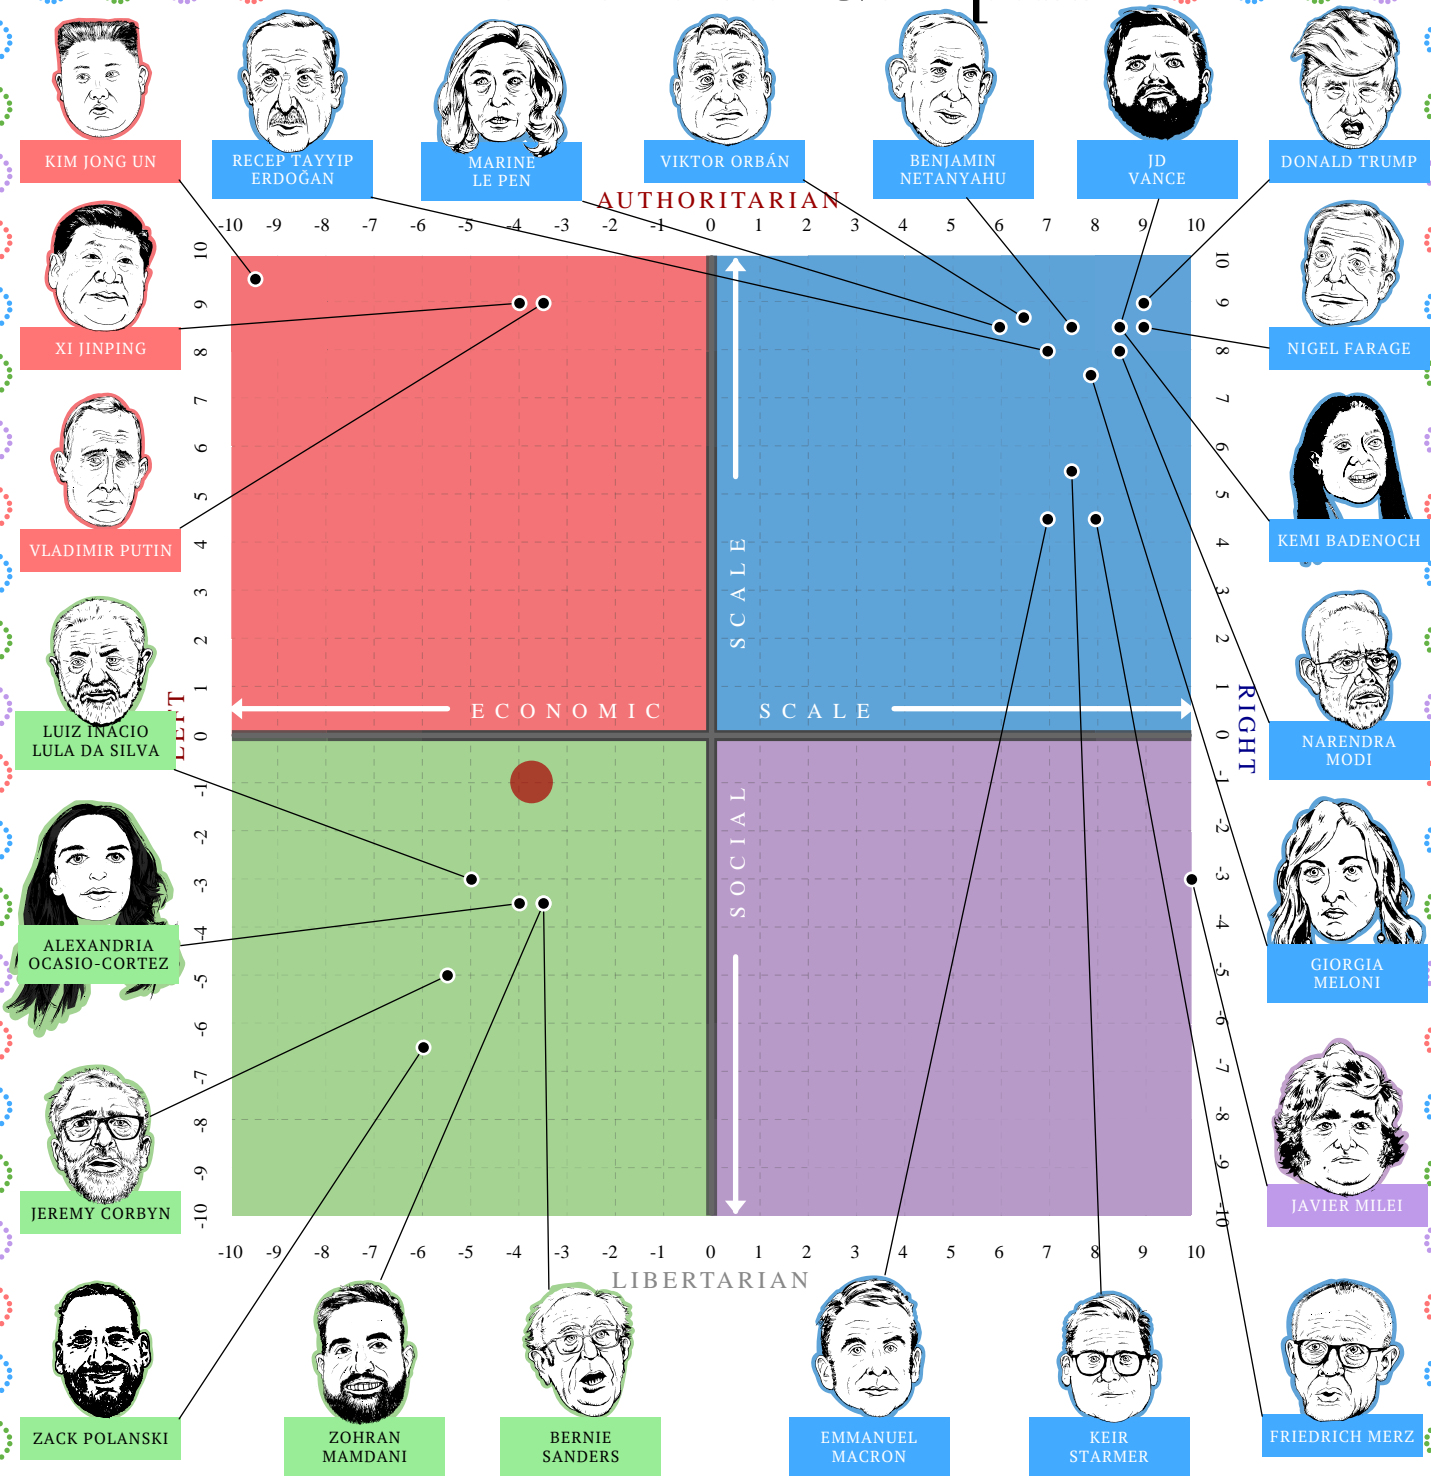

# The Political Compass

*This document certifies that*

*inhabits the*

*left libertarian quadrant of*

*The Political Compass*

[www.politicalcompass.org](http://www.politicalcompass.org)

*Friday 10 July 2026*

Text, graphics and concept © politicalcompass.org 2004-2026 all rights reserved

Your personal score is represented accurately by the red spot on this chart. While the political figures occupy the correct region within their quadrants, their exact placement may not always reflect any subsequent shifts in attitudes and policies.