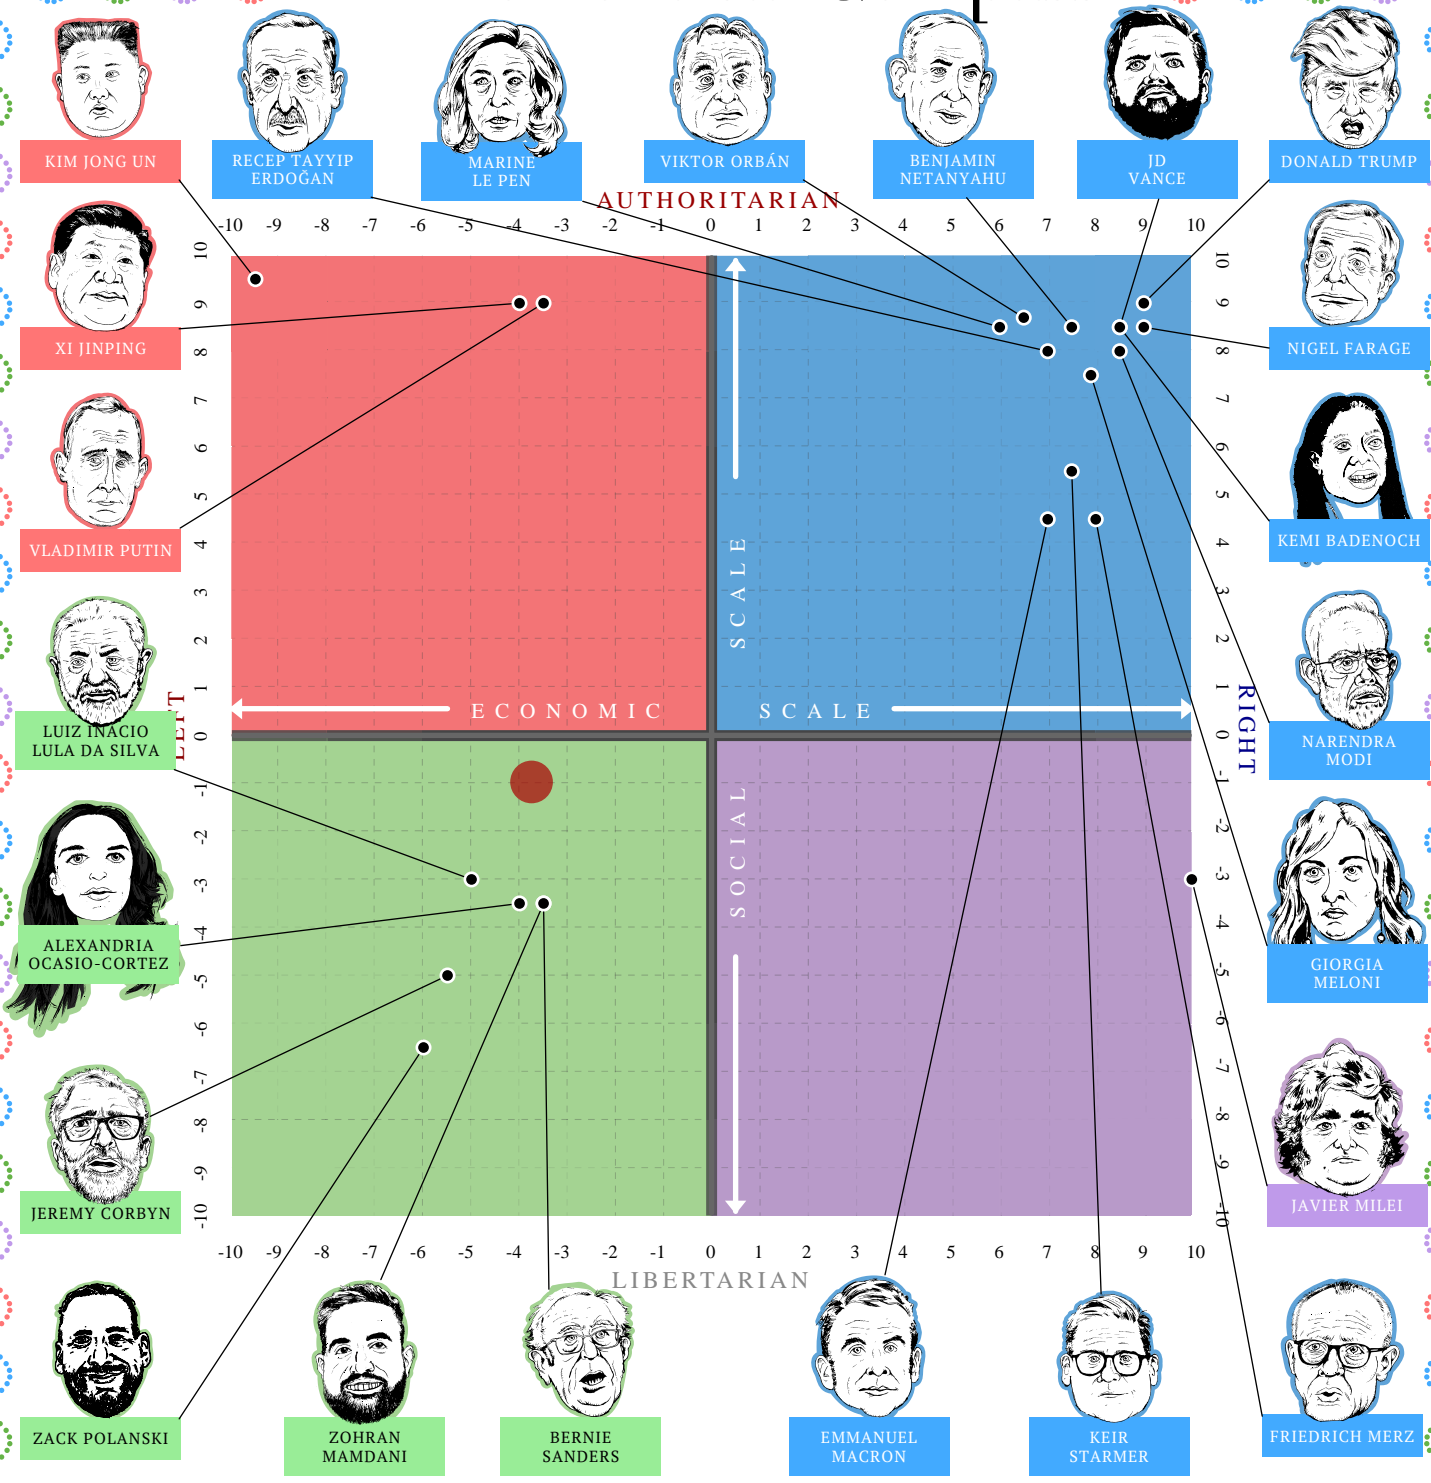

# The Political Compass

*This document certifies that*

*inhabits the*

*left libertarian quadrant of*

*The Political Compass*

[www.politicalcompass.org](http://www.politicalcompass.org)

*Thursday 9 July 2026*

Text, graphics and concept © politicalcompass.org 2004-2026 all rights reserved

Your personal score is represented accurately by the red spot on this chart. While the political figures occupy the correct region within their quadrants, their exact placement may not always reflect any subsequent shifts in attitudes and policies.