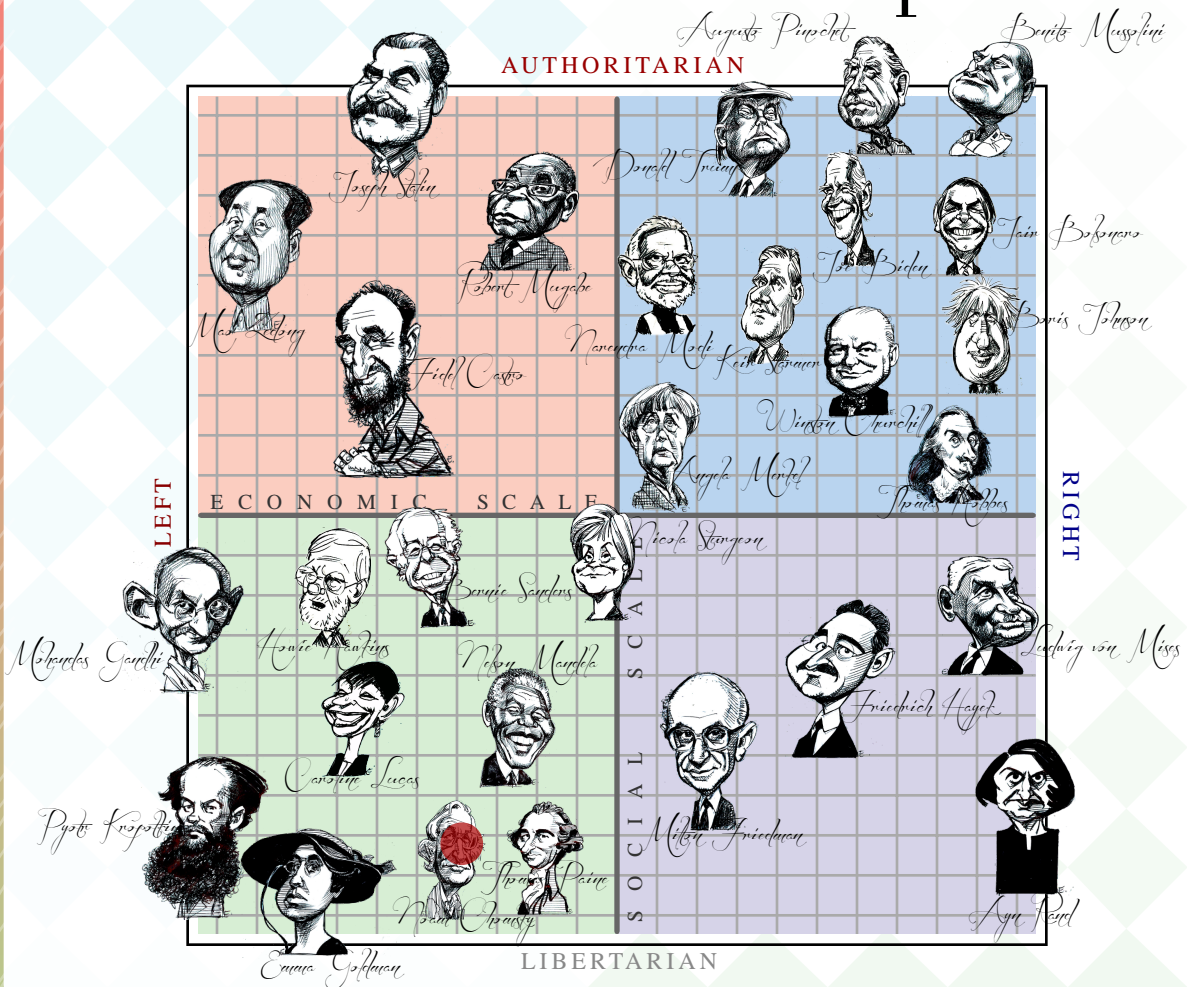

Your personal score is represented accurately by the placement of the red spot on the chart. Caricatures of historical and political figures are in their appropriate quadrants, but have been arranged for aesthetics rather than accuracy.

The Political Compass

This document certifies that
● Justin Hearn
 inhabits the
 left libertarian quadrant of

The Political Compass

Friday 25 April 2025

www.politicalcompass.org

Text, graphics and concept © politicalcompass.org 2004-2025 all rights reserved