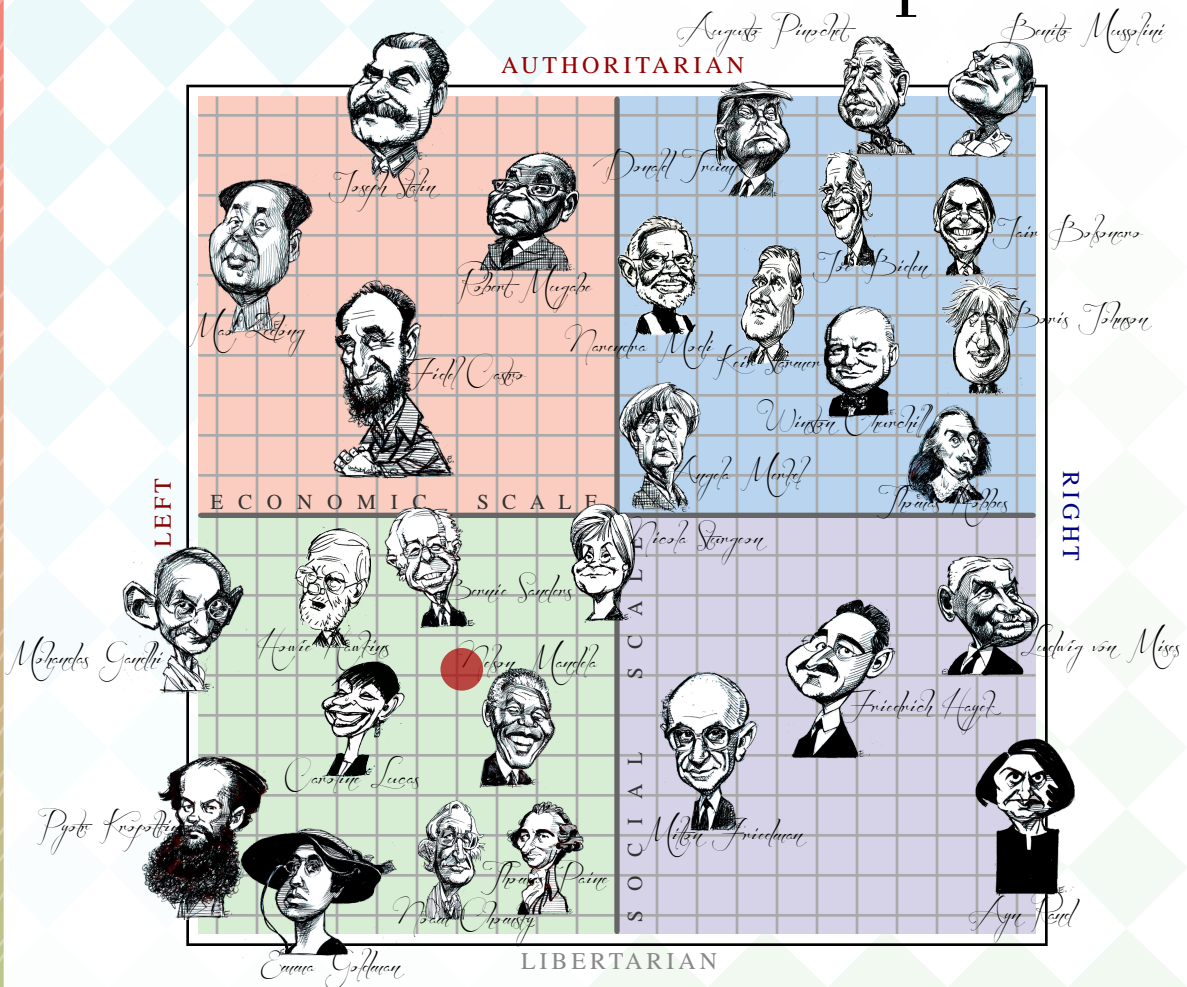

Your personal score is represented accurately by the placement of the red spot on the chart. Caricatures of historical and political figures are in their appropriate quadrants, but have been arranged for aesthetics rather than accuracy.

The Political Compass

This document certifies that

● Russ

*inhabits the
left libertarian quadrant of*

The Political Compass

Thursday 19 September 2024

www.politicalcompass.org

Text, graphics and concept © politicalcompass.org 2004-2024 all rights reserved