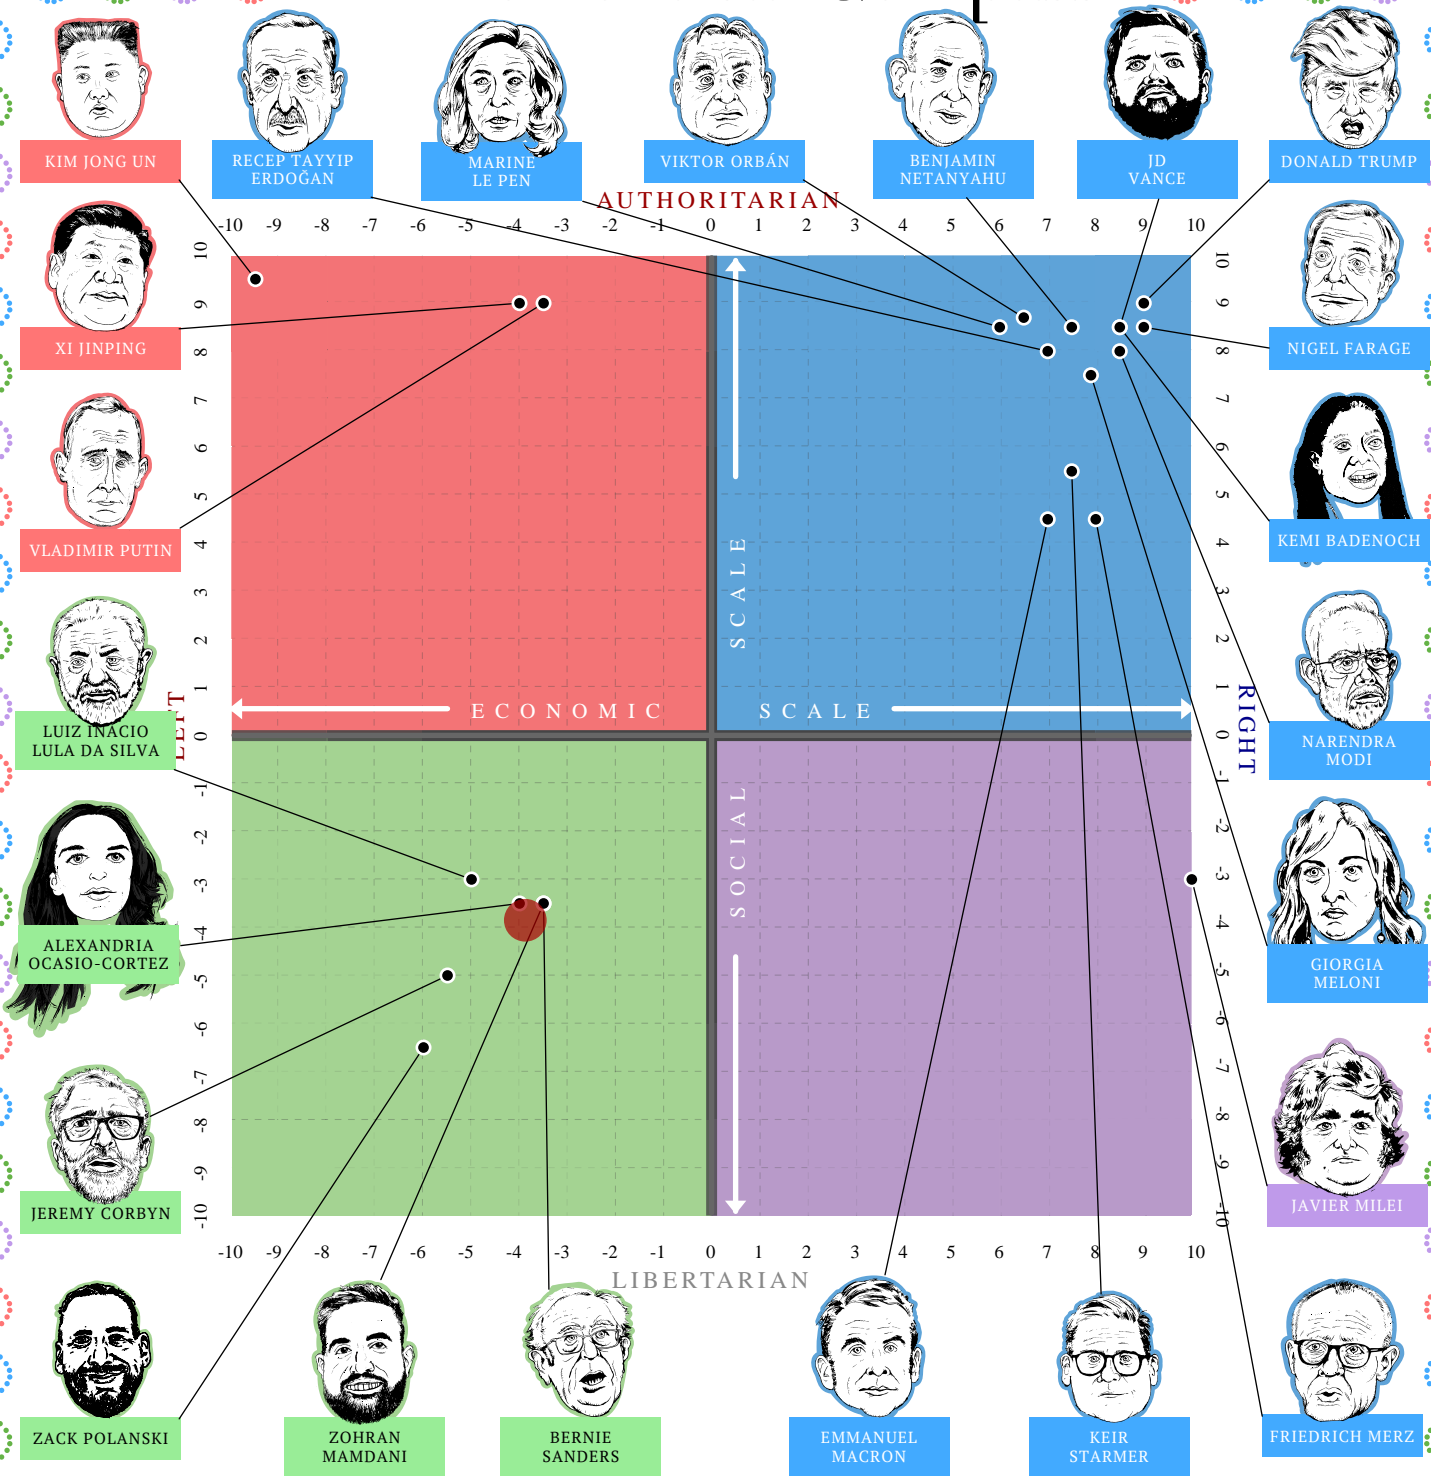

The Political Compass

This document certifies that

● Russ

inhabits the

left libertarian quadrant of

The Political Compass

www.politicalcompass.org

Sunday, 21 June 2026

Text, graphics and concept © politicalcompass.org 2004-2026 all rights reserved

Your personal score is represented accurately by the red spot on this chart. While the political figures occupy the correct region within their quadrants, their exact placement may not always reflect any subsequent shifts in attitudes and policies.