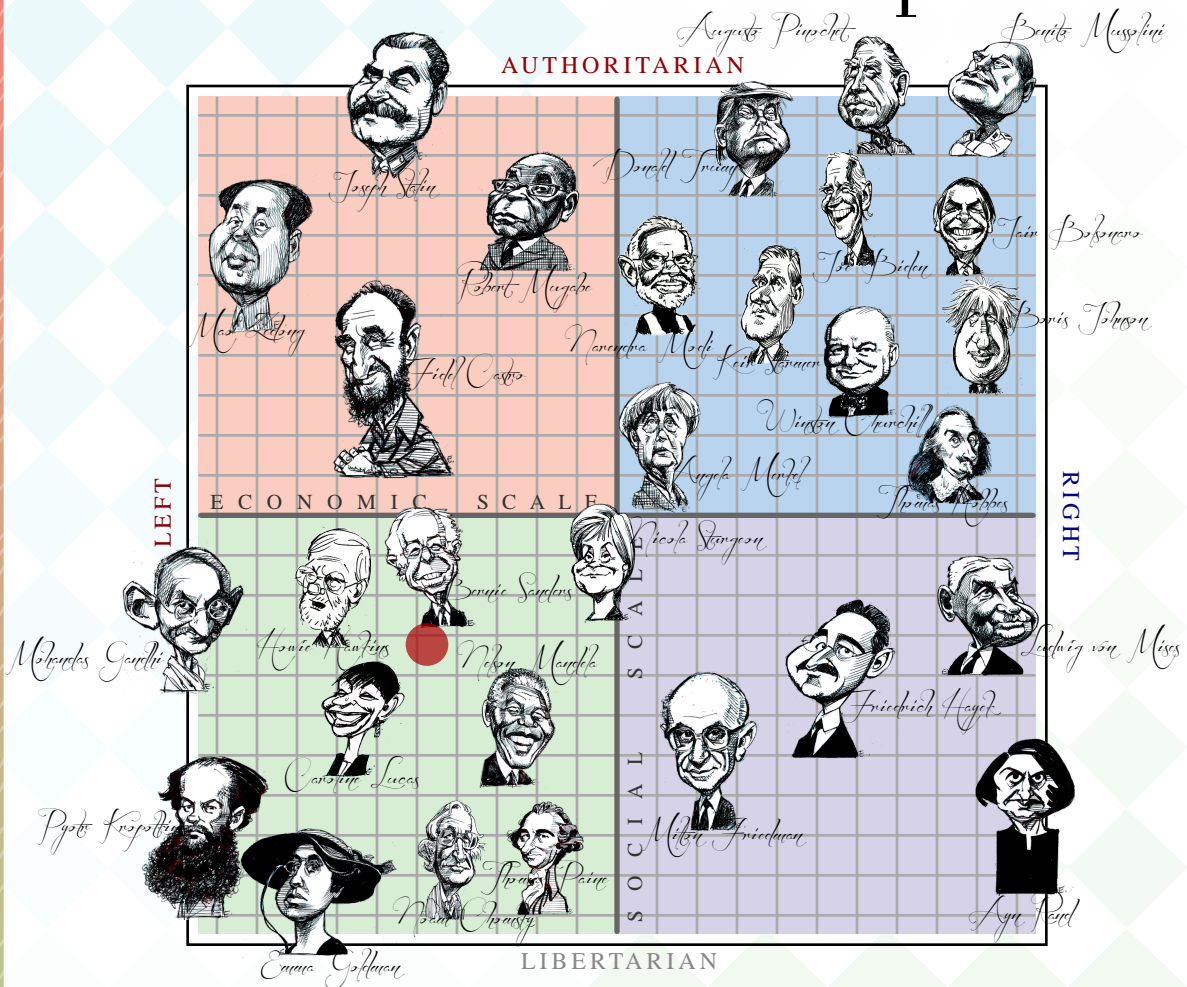

Your personal score is represented accurately by the placement of the red spot on the chart. Caricatures of historical and political figures are in their appropriate quadrants, but have been arranged for aesthetics rather than accuracy.

The Political Compass

This document certifies that
● u&I x2f; ten minutes late
inhabits the
left libertarian quadrant of

The Political Compass

Tuesday 22 October 2024

www.politicalcompass.org

Text, graphics and concept © politicalcompass.org 2004-2024 all rights reserved