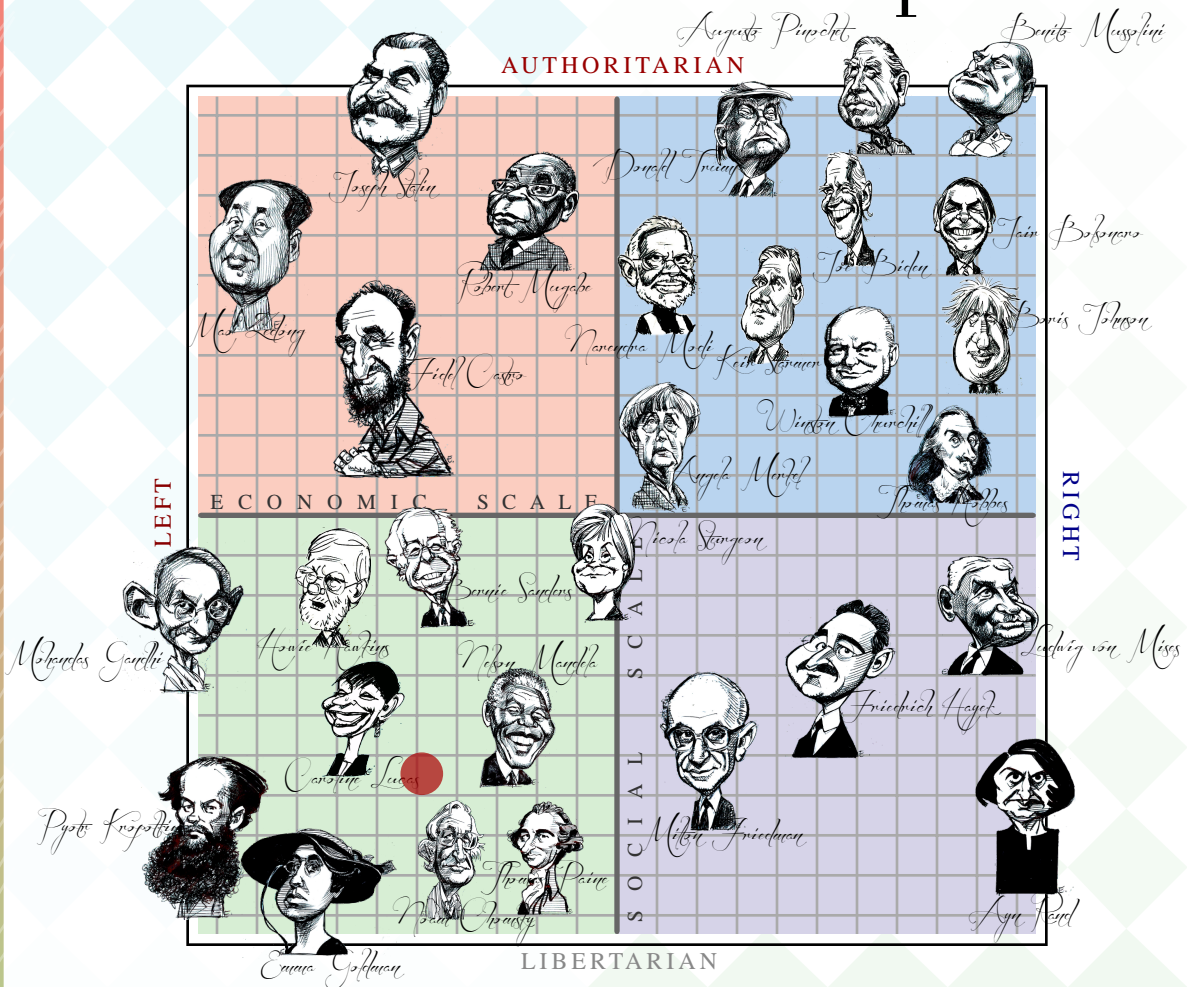

Your personal score is represented accurately by the placement of the red spot on the chart. Caricatures of historical and political figures are in their appropriate quadrants, but have been arranged for aesthetics rather than accuracy.

The Political Compass

This document certifies that

●nafSadh

inhabits the

left libertarian quadrant of

The Political Compass

Thursday 26 December 2024

www.politicalcompass.org