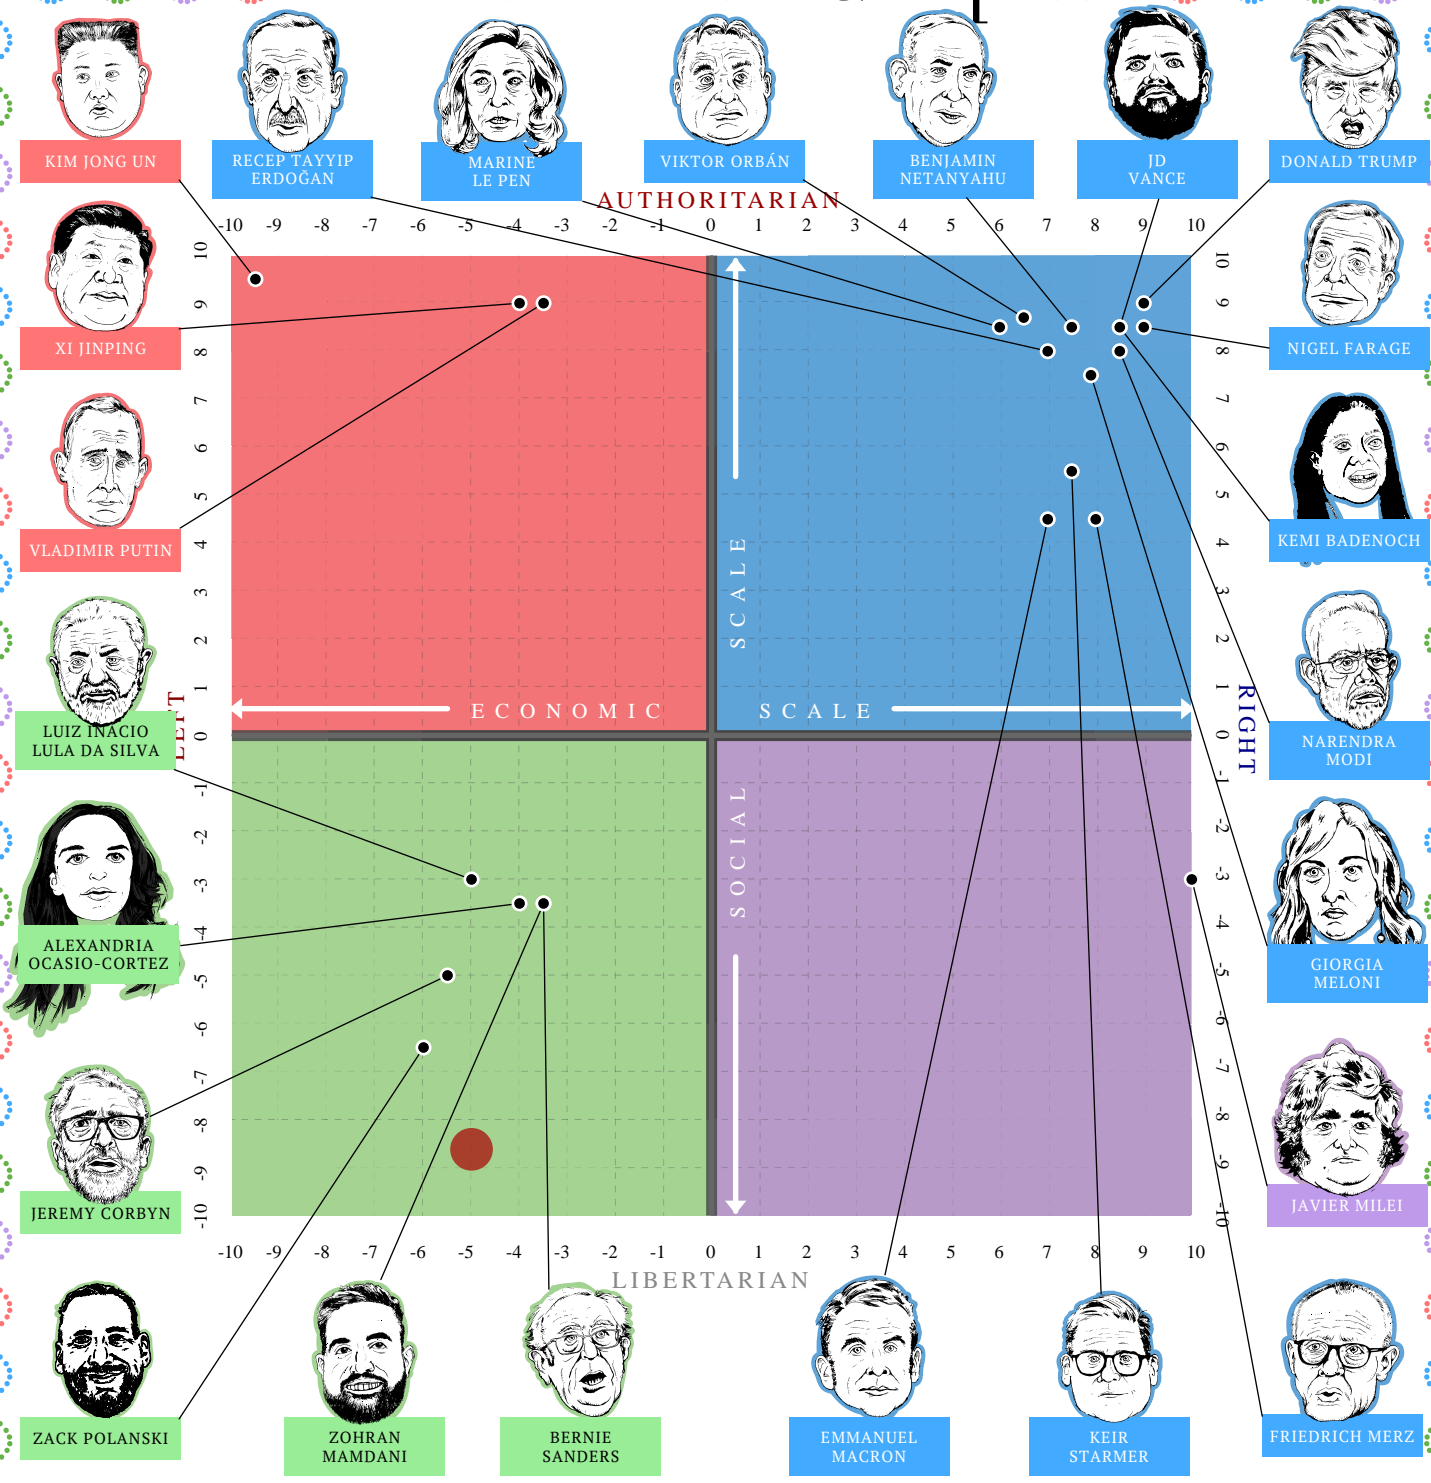

The Political Compass

This document certifies that

●GirasoleDE

inhabits the

left libertarian quadrant of

The Political Compass

www.politicalcompass.org

Thursday 25 June 2026

Text, graphics and concept © politicalcompass.org 2004-2026 all rights reserved

Your personal score is represented accurately by the red spot on this chart. While the political figures occupy the correct region within their quadrants, their exact placement may not always reflect any subsequent shifts in attitudes and policies.