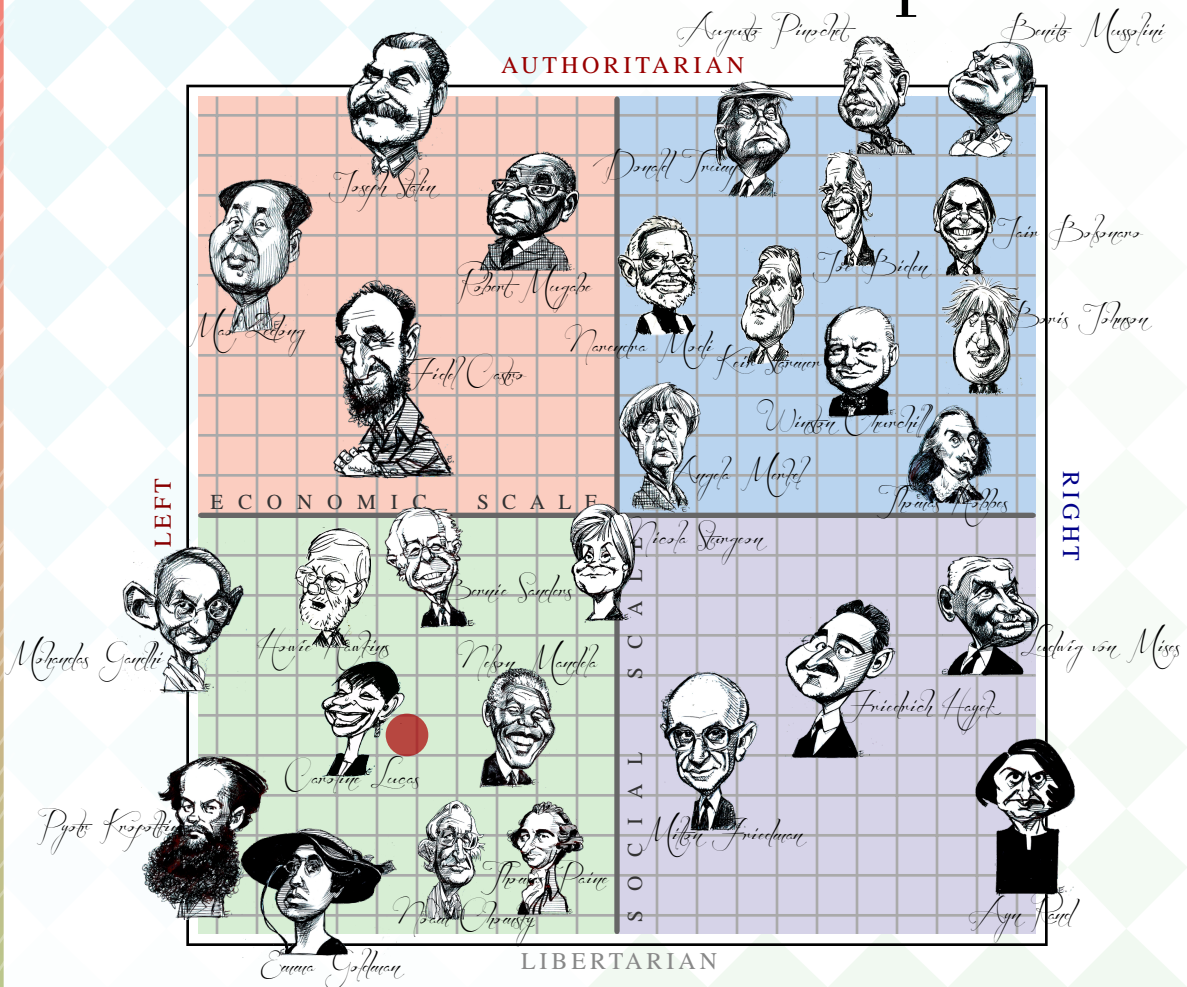

Your personal score is represented accurately by the placement of the red spot on the chart. Caricatures of historical and political figures are in their appropriate quadrants, but have been arranged for aesthetics rather than accuracy.

The Political Compass

This document certifies that

●nafSadh

inhabits the

left libertarian quadrant of

The Political Compass

Sunday 22 December 2024

www.politicalcompass.org