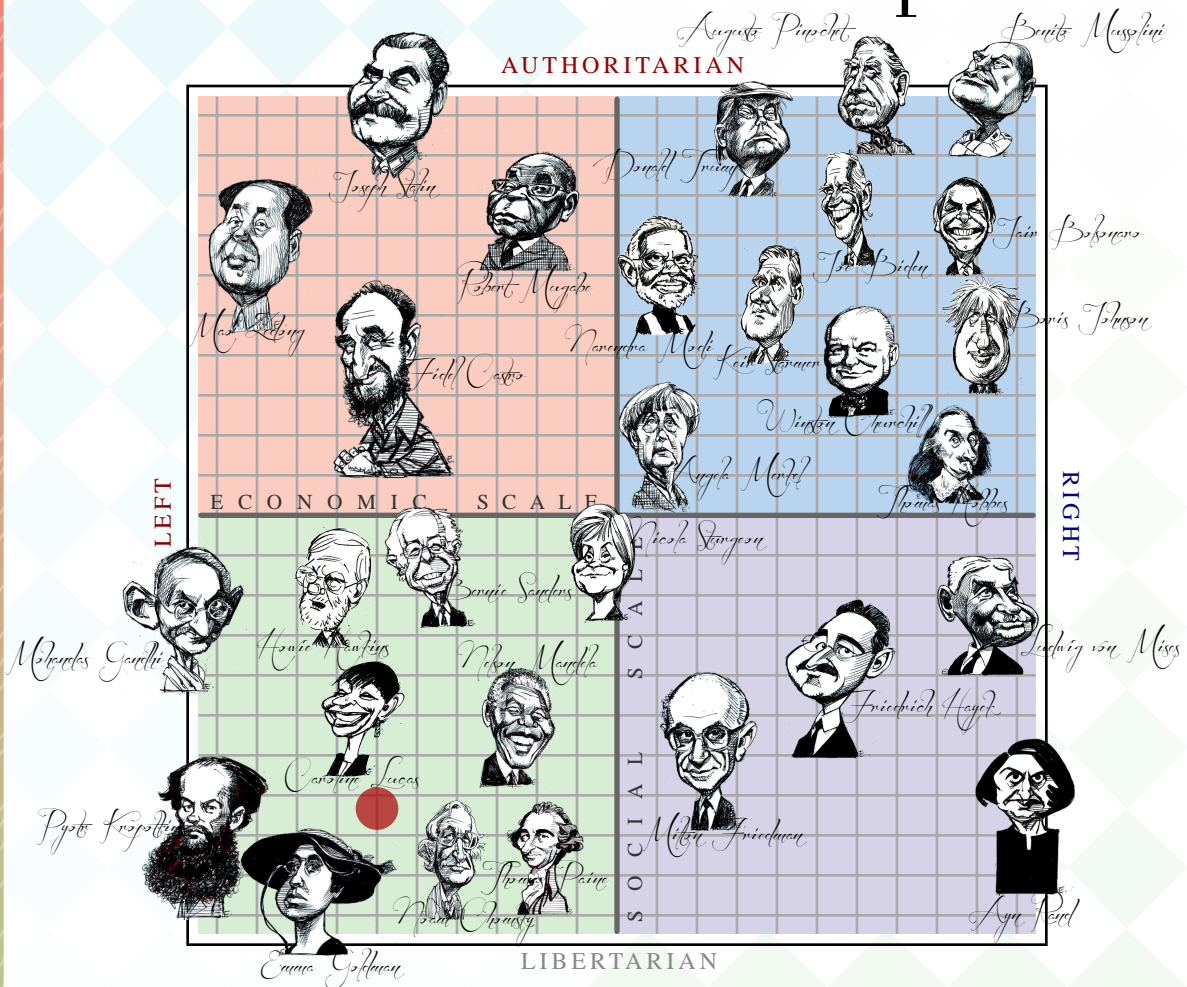

Your personal score is represented accurately by the placement of the red spot on the chart. Caricatures of historical and political figures are in their appropriate quadrants, but have been arranged for aesthetics rather than accuracy.

The Political Compass

This document certifies that

● Lothar

*inhabits the
left libertarian quadrant of*

The Political Compass

Saturday 21 December 2024

www.politicalcompass.org

Text, graphics and concept © politicalcompass.org 2004-2024 all rights reserved