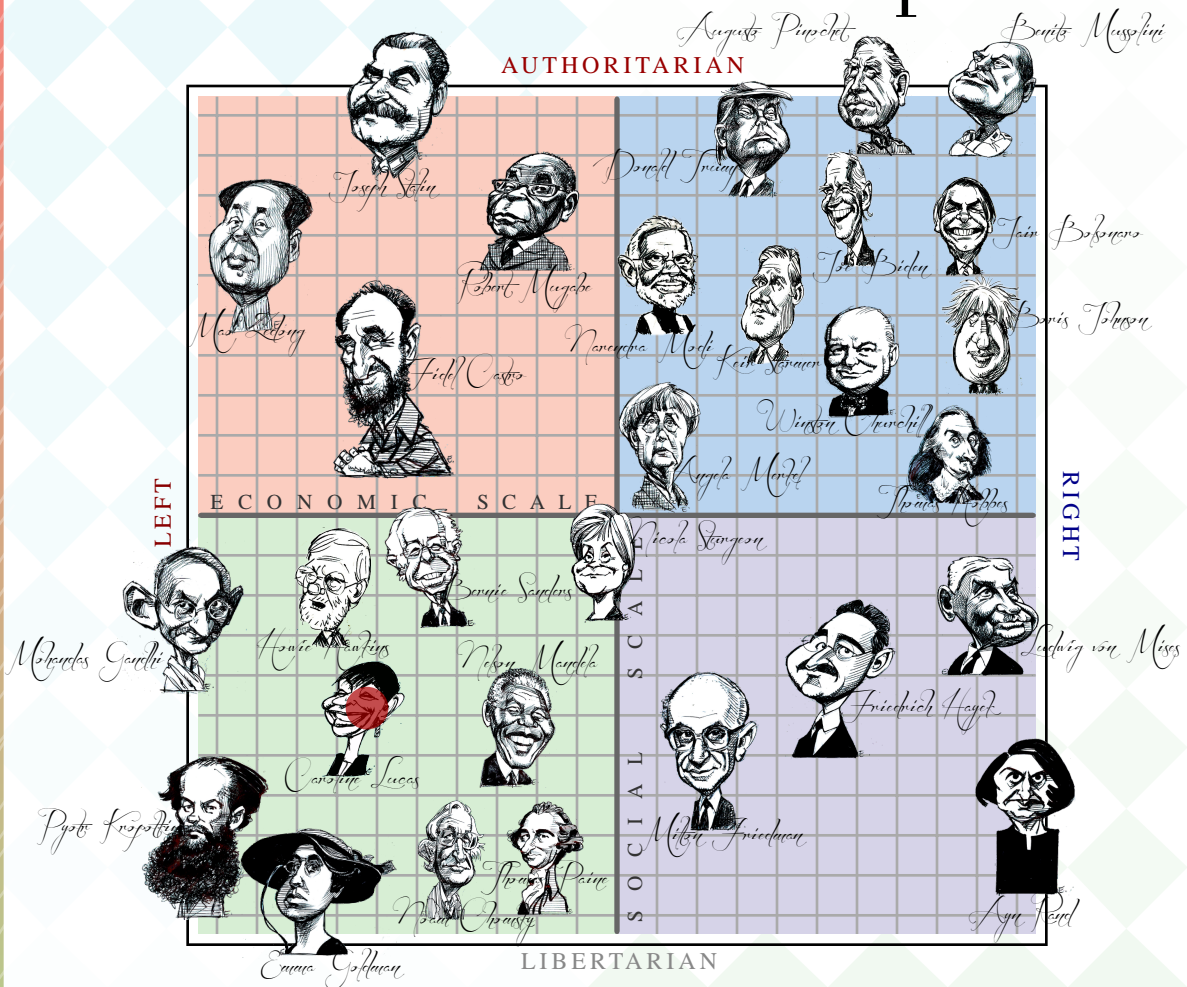

Your personal score is represented accurately by the placement of the red spot on the chart. Caricatures of historical and political figures are in their appropriate quadrants, but have been arranged for aesthetics rather than accuracy.

The Political Compass

This document certifies that

● Old Dog

inhabits the

left libertarian quadrant of

The Political Compass

Friday 4 April 2025

www.politicalcompass.org