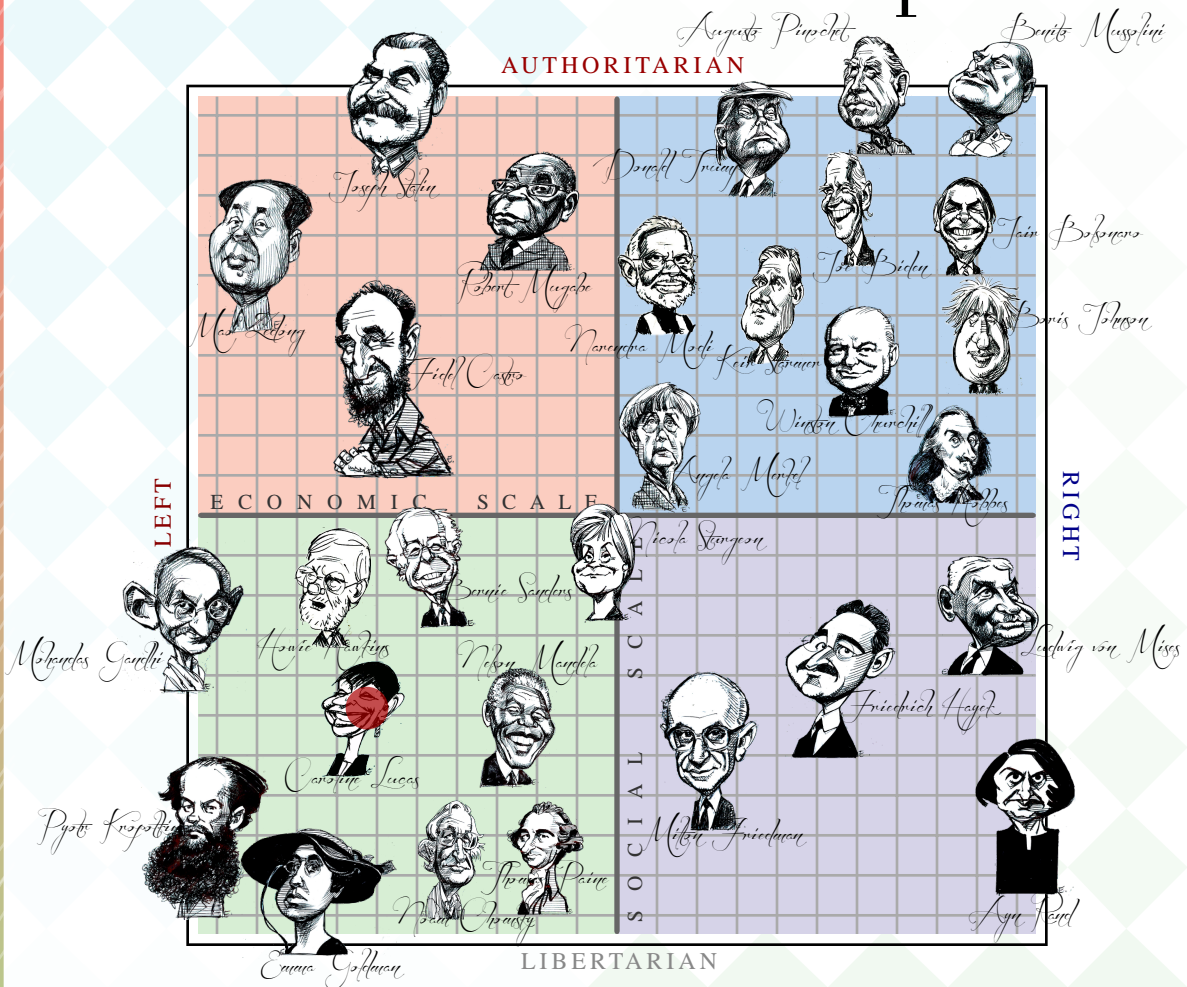

Your personal score is represented accurately by the placement of the red spot on the chart. Caricatures of historical and political figures are in their appropriate quadrants, but have been arranged for aesthetics rather than accuracy.

# The Political Compass

*This document certifies that*

**● Old Dog**

*inhabits the*

*left libertarian quadrant of*

*The Political Compass*

*Tuesday 26 November 2024*

[www.politicalcompass.org](http://www.politicalcompass.org)