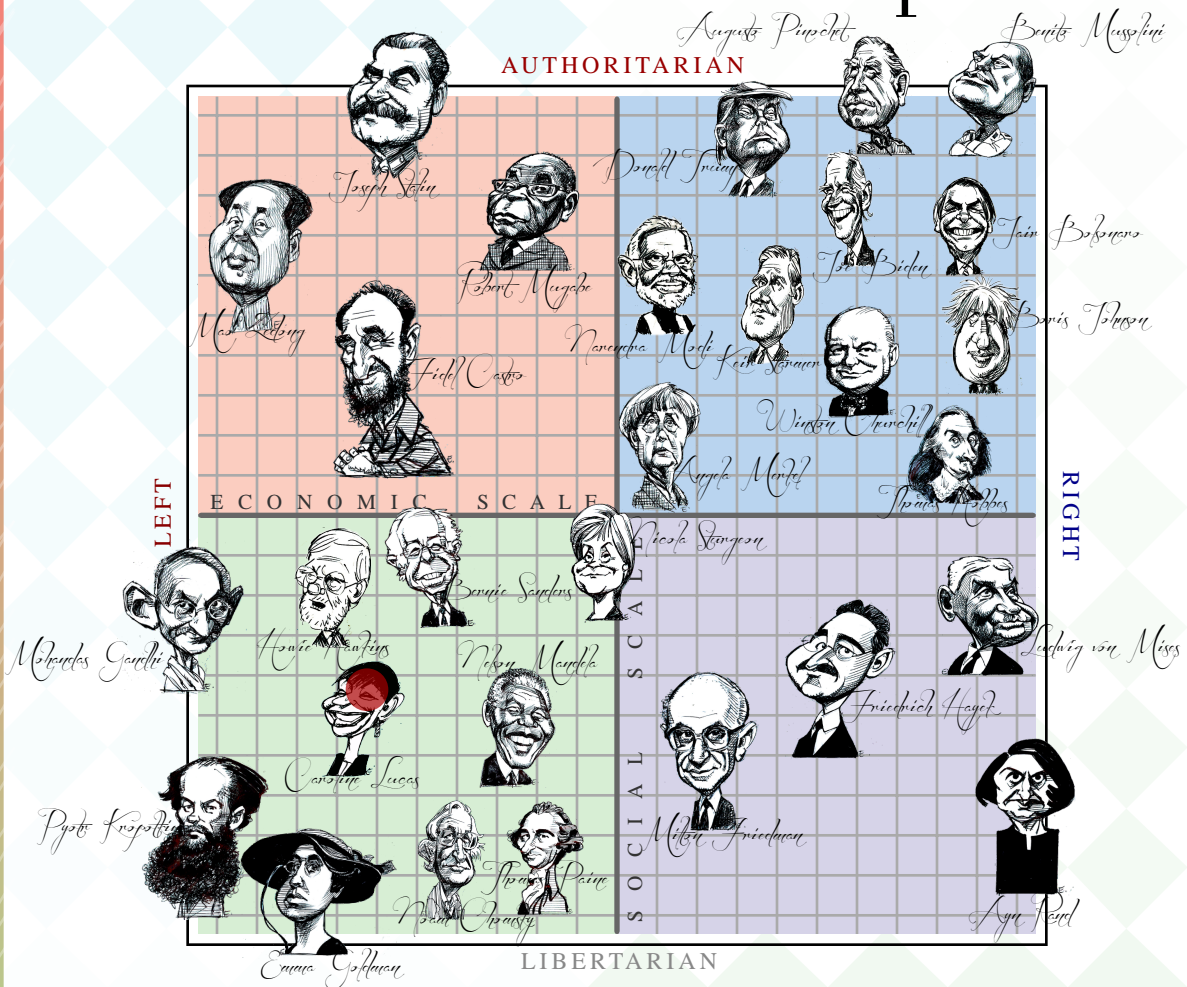

Your personal score is represented accurately by the placement of the red spot on the chart. Caricatures of historical and political figures are in their appropriate quadrants, but have been arranged for aesthetics rather than accuracy.

The Political Compass

This document certifies that

●mamá

inhabits the

left libertarian quadrant of

The Political Compass

Saturday 23 November 2024

www.politicalcompass.org