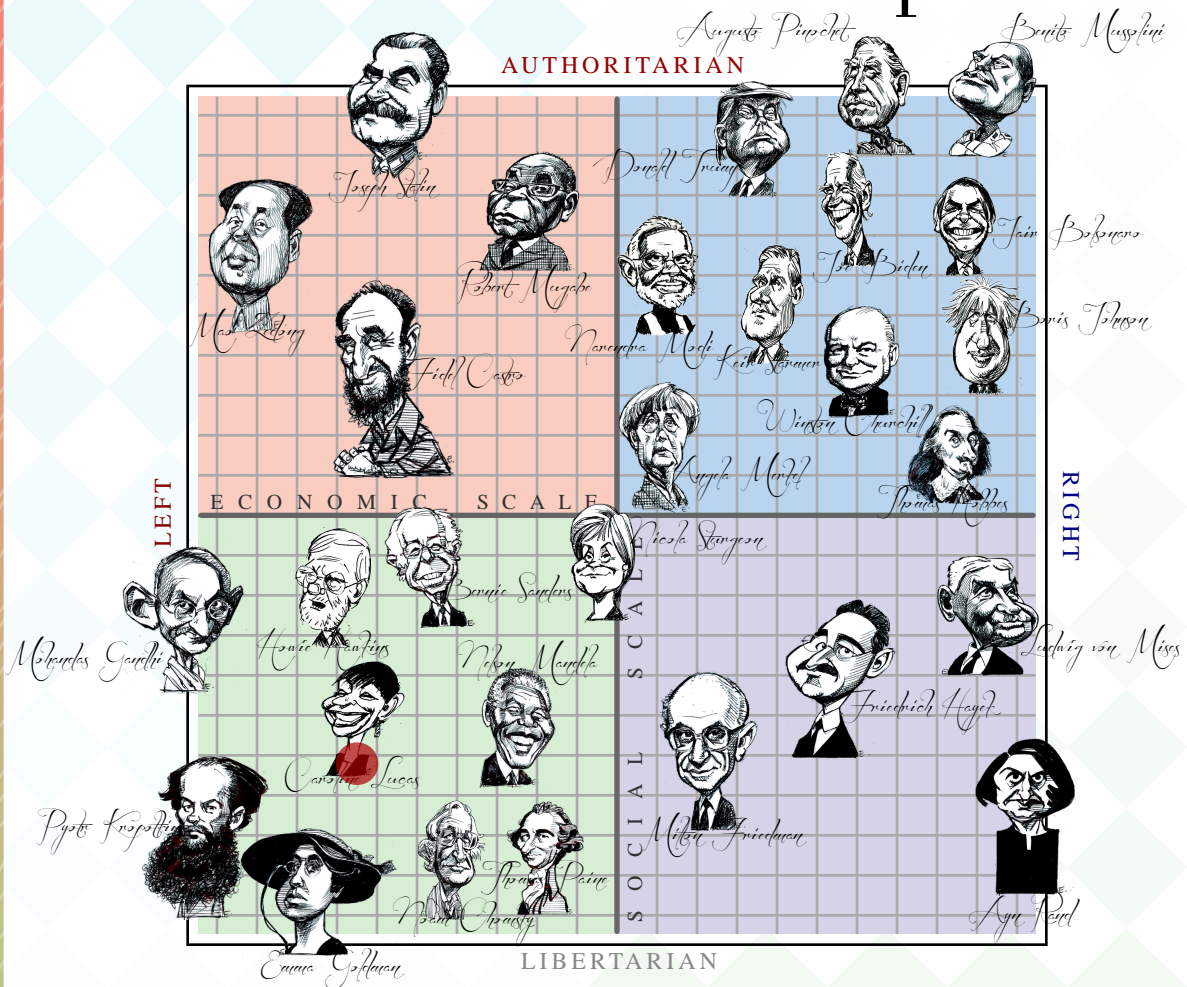

Your personal score is represented accurately by the placement of the red spot on the chart. Caricatures of historical and political figures are in their appropriate quadrants, but have been arranged for aesthetics rather than accuracy.

# The Political Compass

This document certifies that  
**● Ronin Macbeth**  
inhabits the  
left libertarian quadrant of