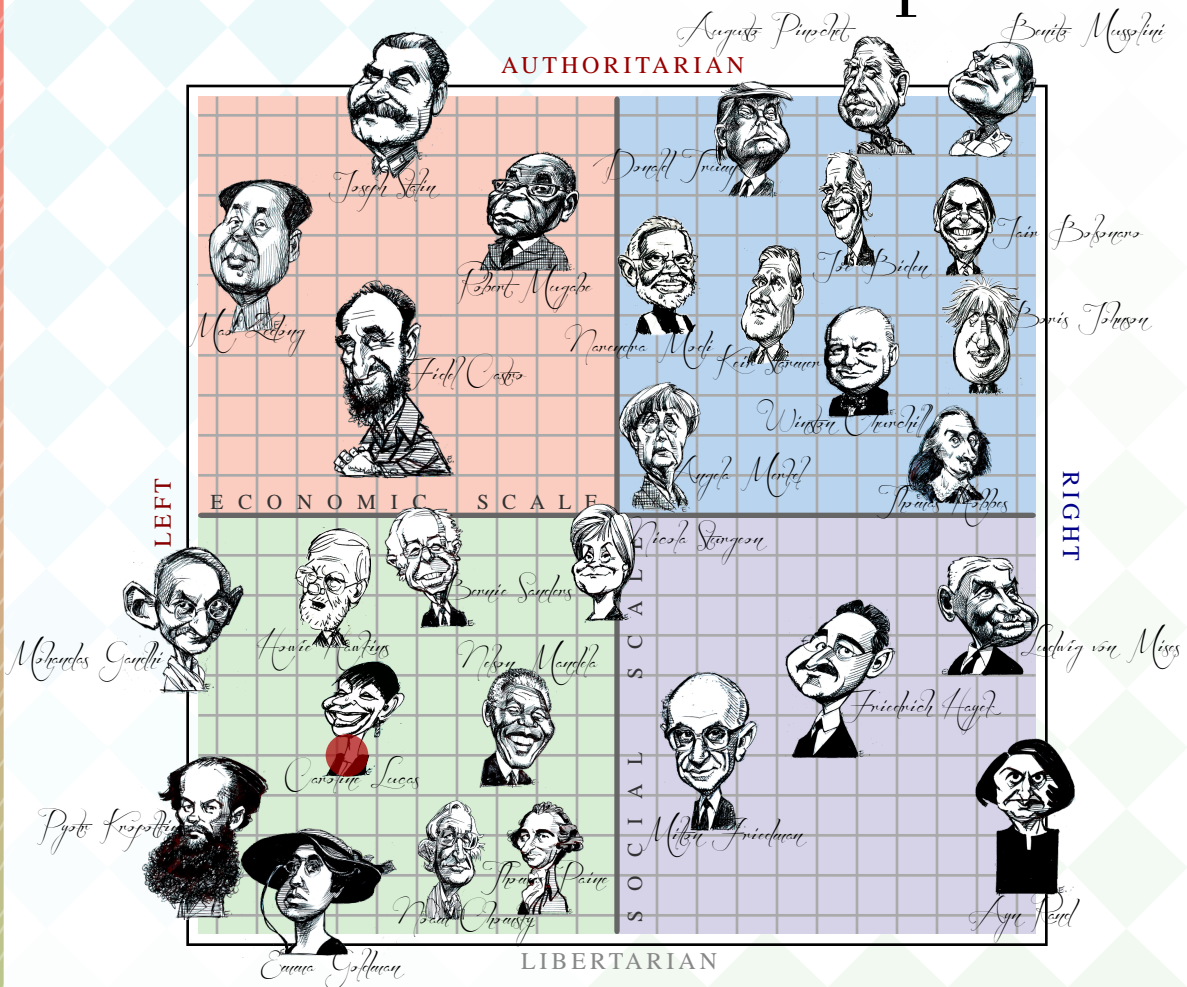

Your personal score is represented accurately by the placement of the red spot on the chart. Caricatures of historical and political figures are in their appropriate quadrants, but have been arranged for aesthetics rather than accuracy.

The Political Compass

This document certifies that
● Chaminda Munasinghe
inhabits the
left libertarian quadrant of

The Political Compass

Friday 4 April 2025

www.politicalcompass.org

Text, graphics and concept © politicalcompass.org 2004-2025 all rights reserved