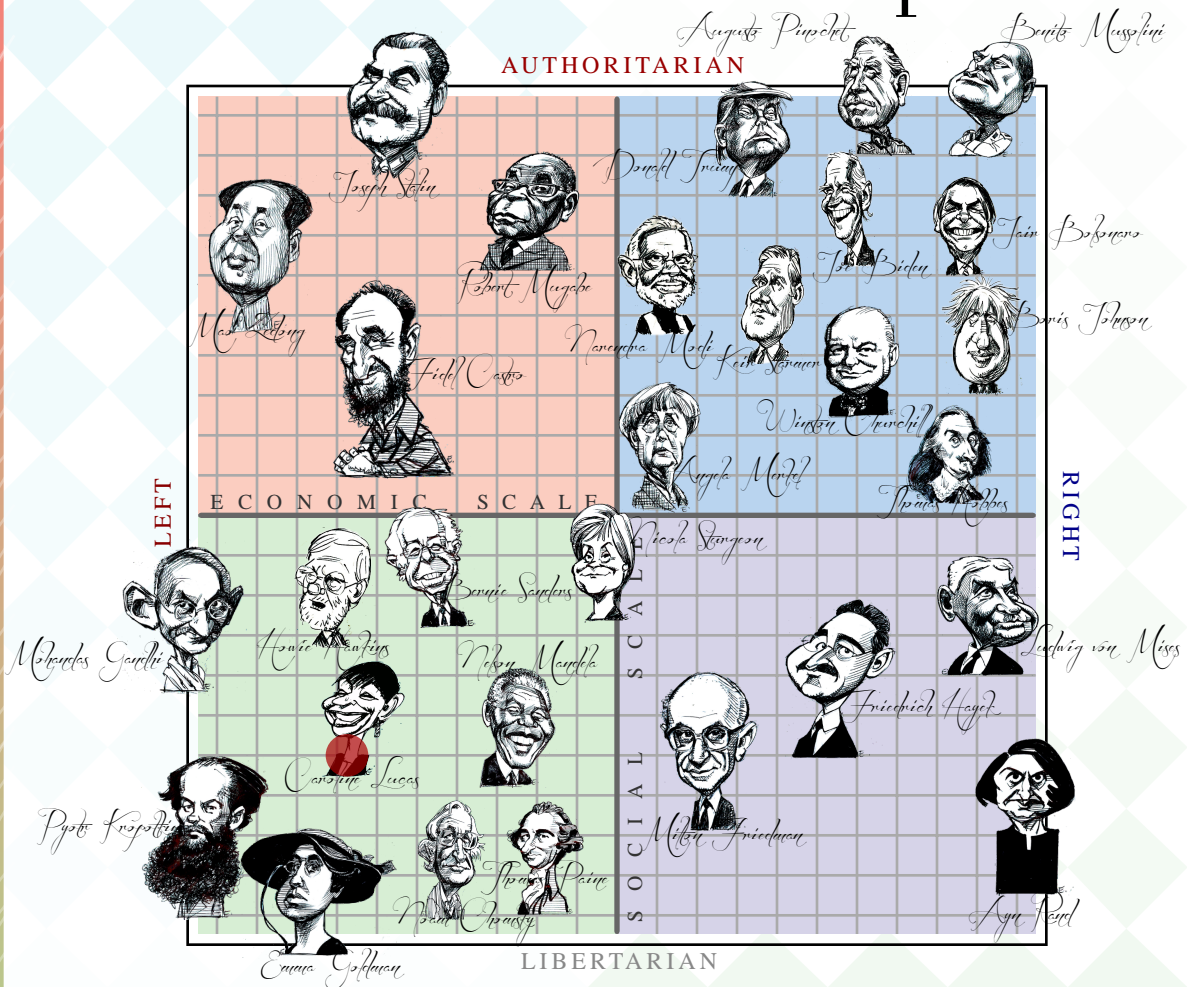

Your personal score is represented accurately by the placement of the red spot on the chart. Caricatures of historical and political figures are in their appropriate quadrants, but have been arranged for aesthetics rather than accuracy.

# The Political Compass

This document certifies that  
● **Chamindu Munasinghe**  
inhabits the  
left libertarian quadrant of