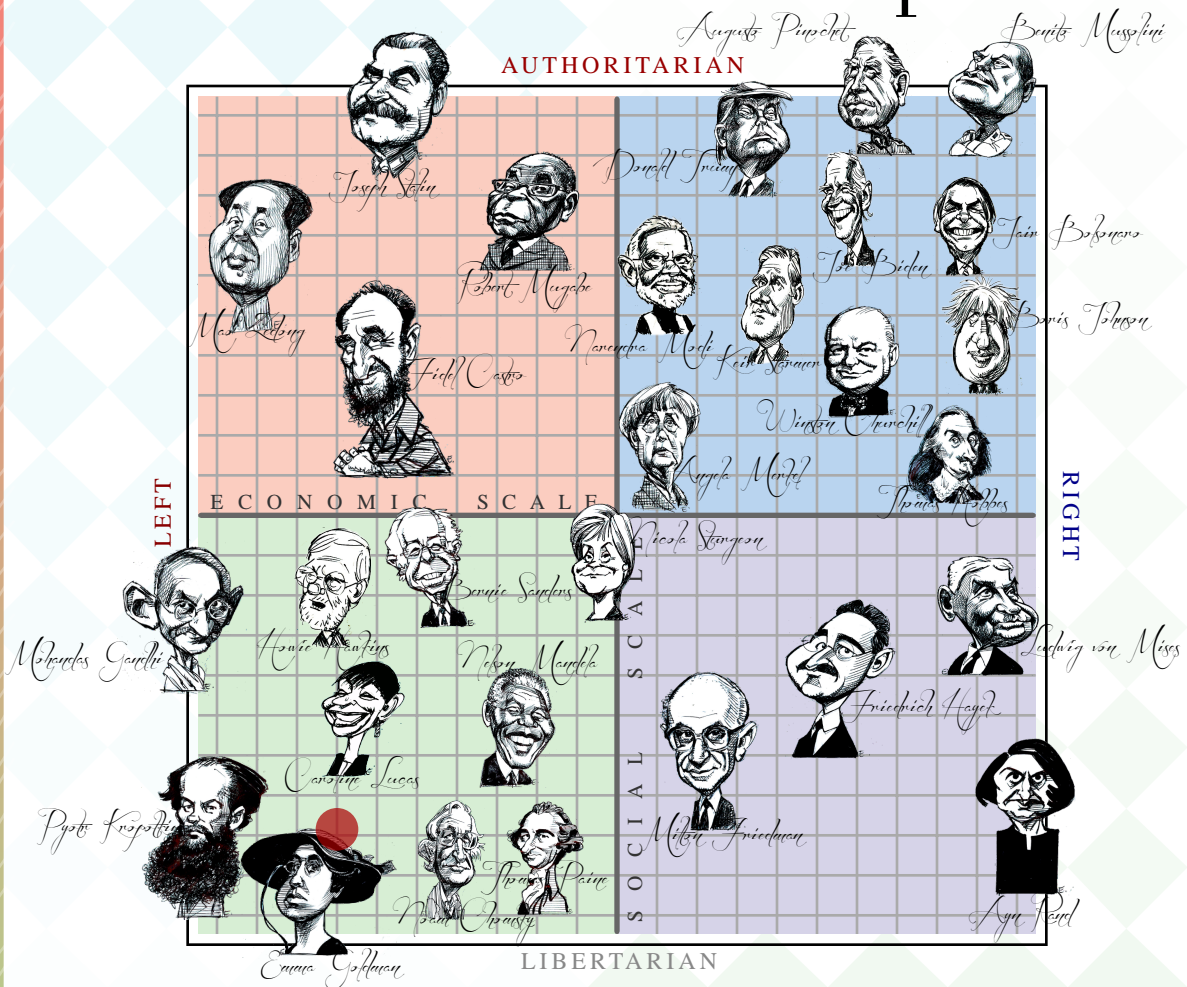

Your personal score is represented accurately by the placement of the red spot on the chart. Caricatures of historical and political figures are in their appropriate quadrants, but have been arranged for aesthetics rather than accuracy.

The Political Compass

This document certifies that

● Kestrel

inhabits the

left libertarian quadrant of

The Political Compass

Thursday 13 March 2025

www.politicalcompass.org