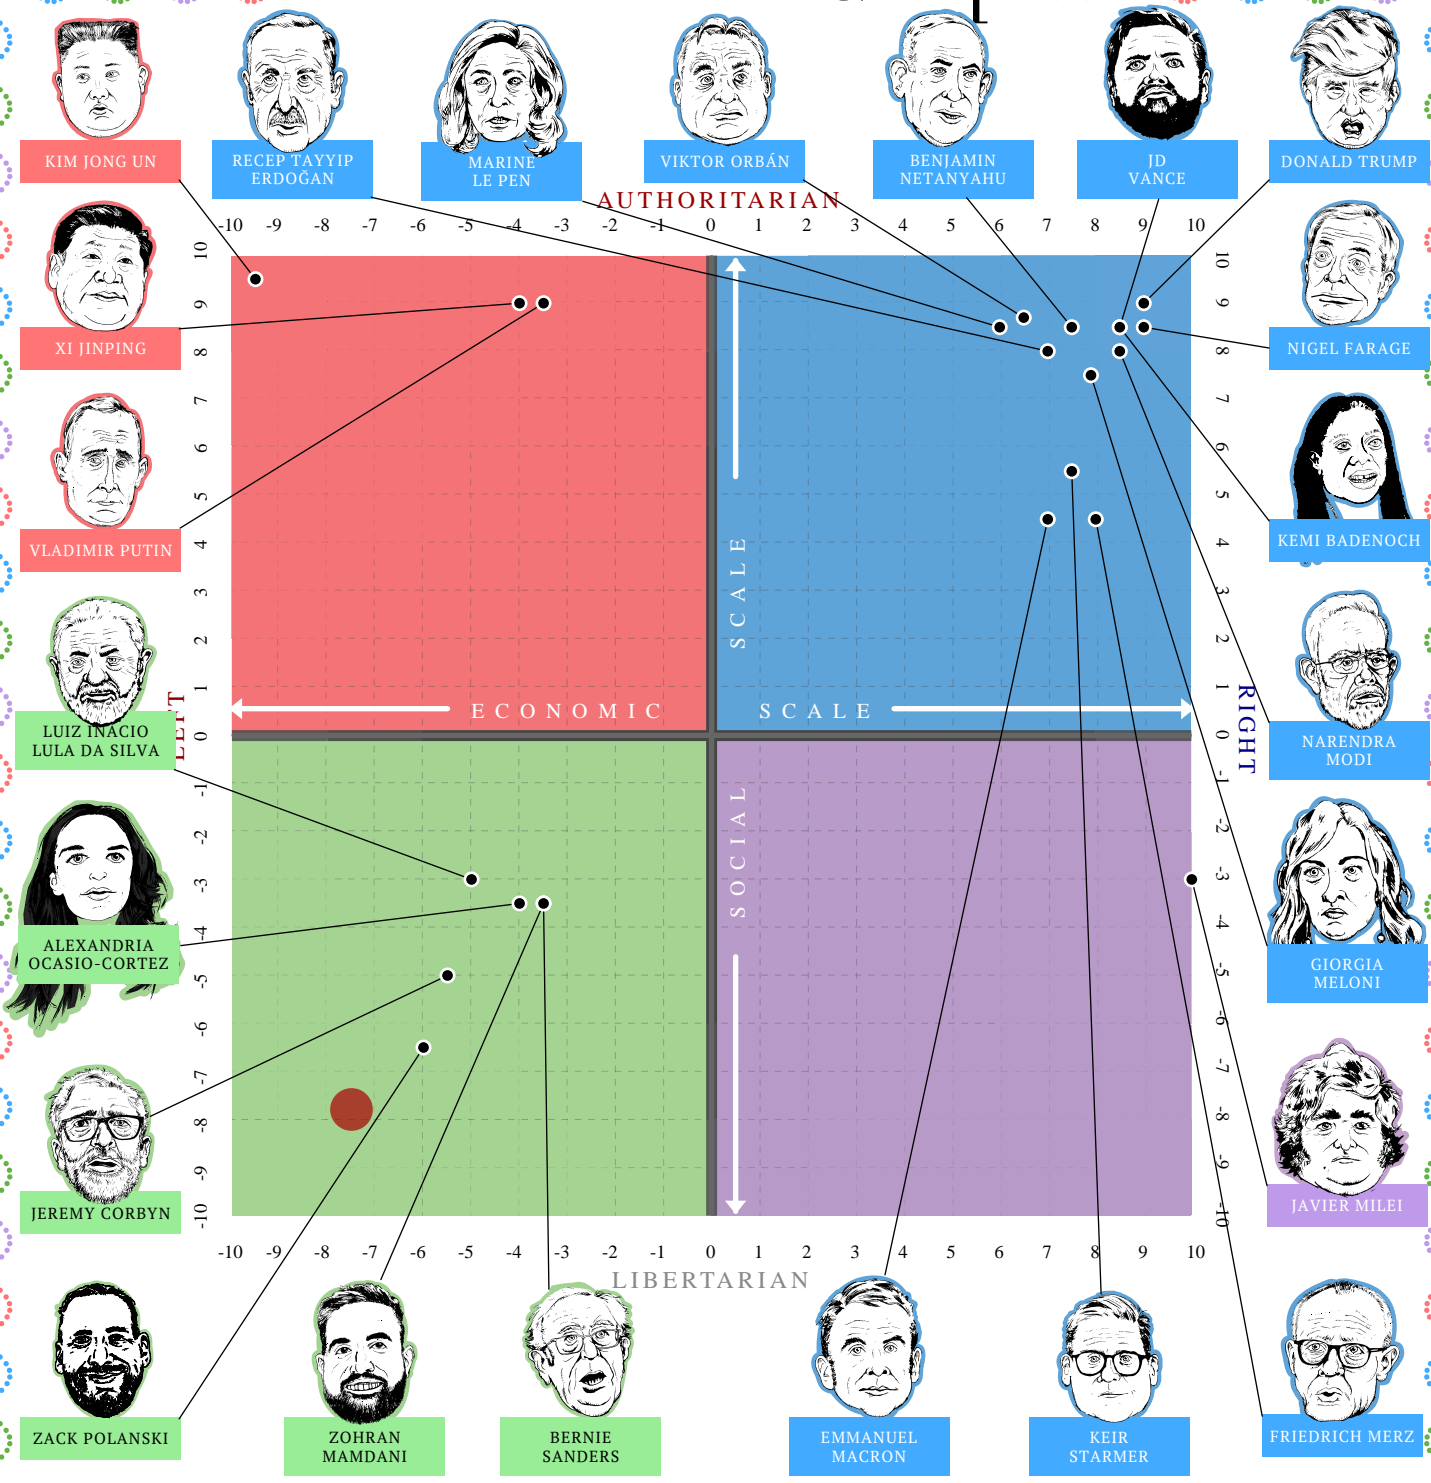

# The Political Compass

*This document certifies that*

**oh**

*inhabits the*

*left libertarian quadrant of*

*The Political Compass*

[www.politicalcompass.org](http://www.politicalcompass.org)

*Monday 11 May 2026*

Text, graphics and concept © politicalcompass.org 2004-2026 all rights reserved

Your personal score is represented accurately by the red spot on this chart. While the political figures occupy the correct region within their quadrants, their exact placement may not always reflect any subsequent shifts in attitudes and policies.