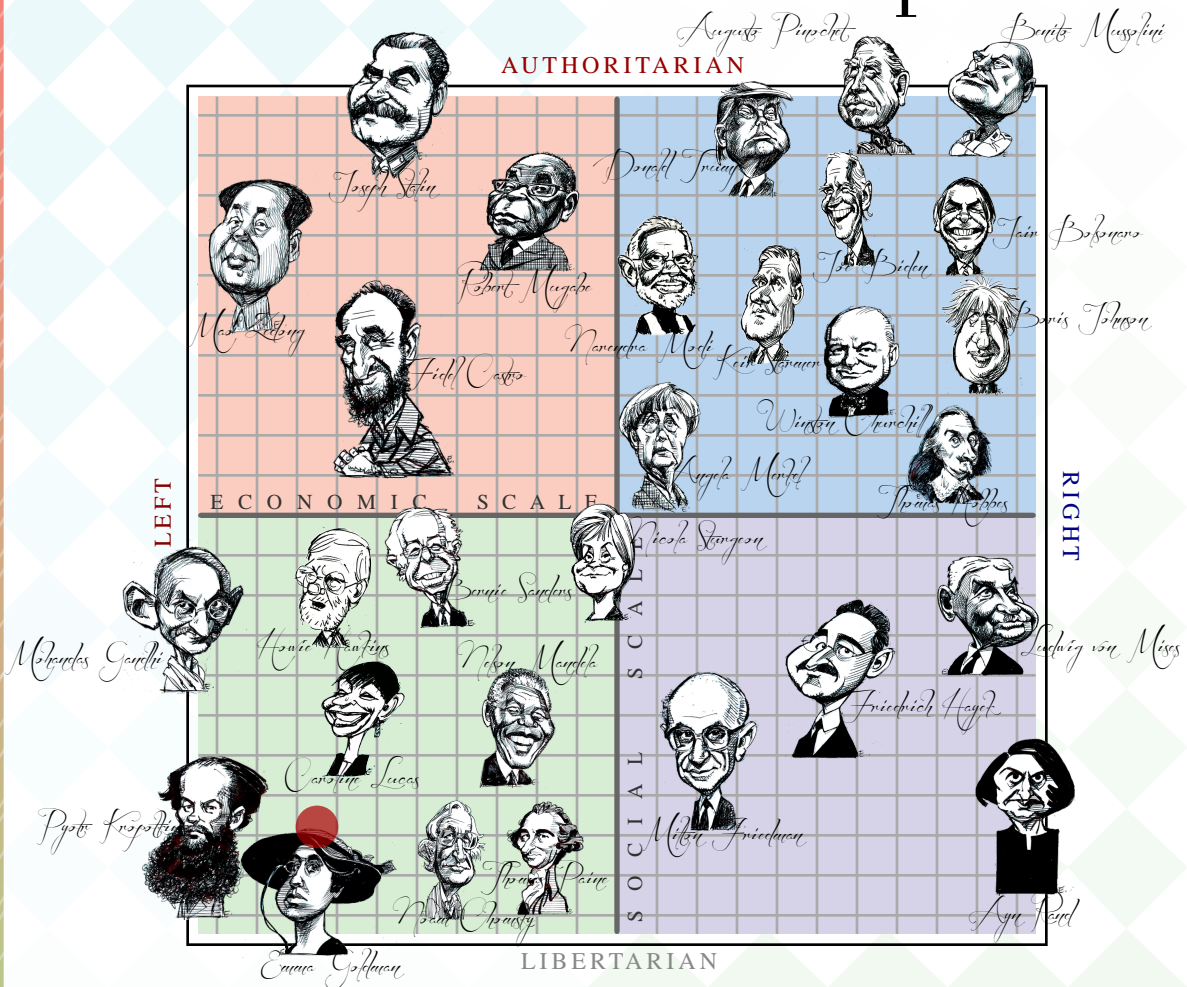

Your personal score is represented accurately by the placement of the red spot on the chart. Caricatures of historical and political figures are in their appropriate quadrants, but have been arranged for aesthetics rather than accuracy.

The Political Compass

This document certifies that

oh

*inhabits the
left libertarian quadrant of*

The Political Compass

Friday 15 November 2024

www.politicalcompass.org

Text, graphics and concept © politicalcompass.org 2004-2024 all rights reserved