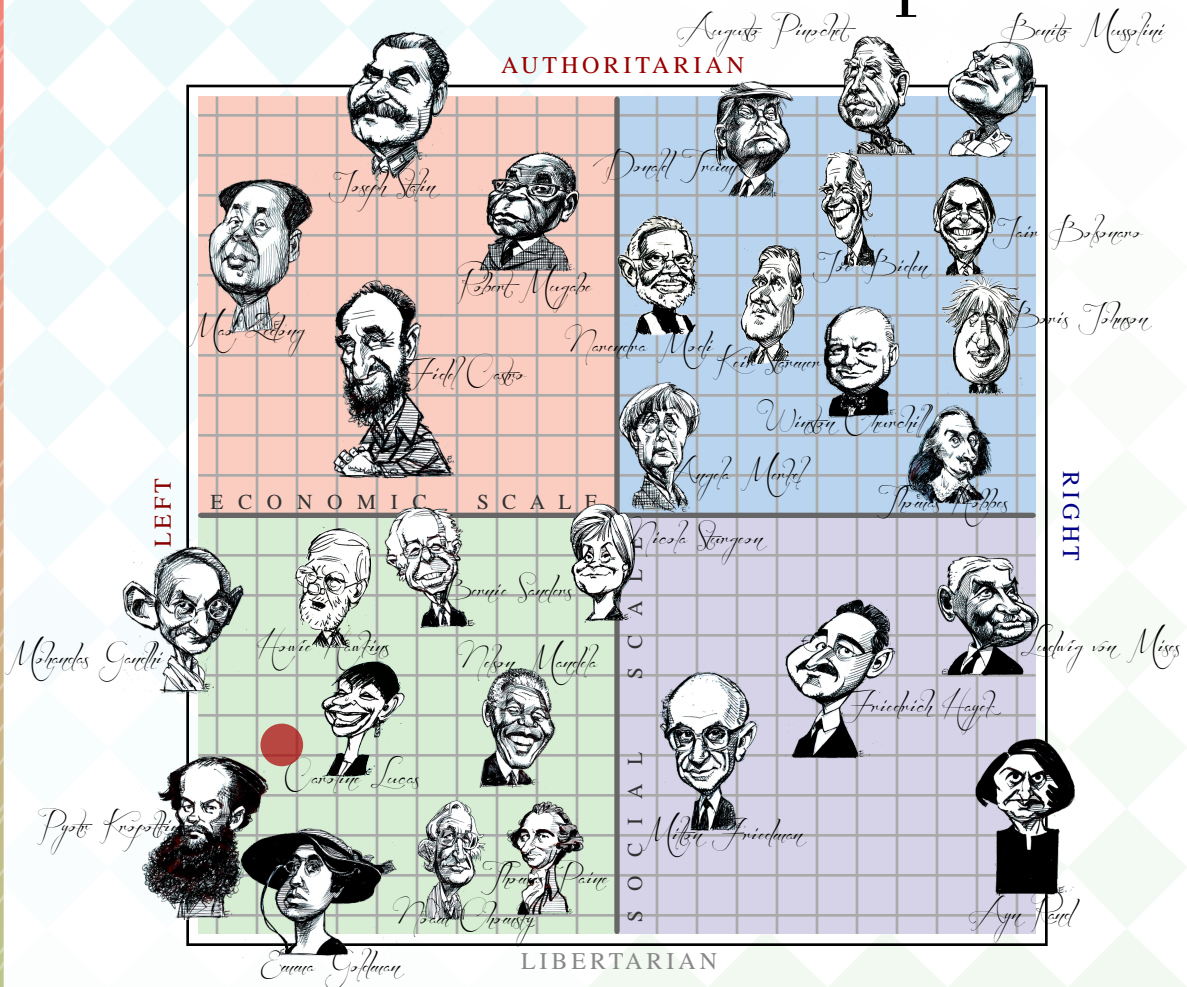

Your personal score is represented accurately by the placement of the red spot on the chart. Caricatures of historical and political figures are in their appropriate quadrants, but have been arranged for aesthetics rather than accuracy.

The Political Compass

This document certifies that
● KDEneon_user
inhabits the
left libertarian quadrant of

The Political Compass

Monday 21 October 2024

www.politicalcompass.org

Text, graphics and concept © politicalcompass.org 2004-2024 all rights reserved