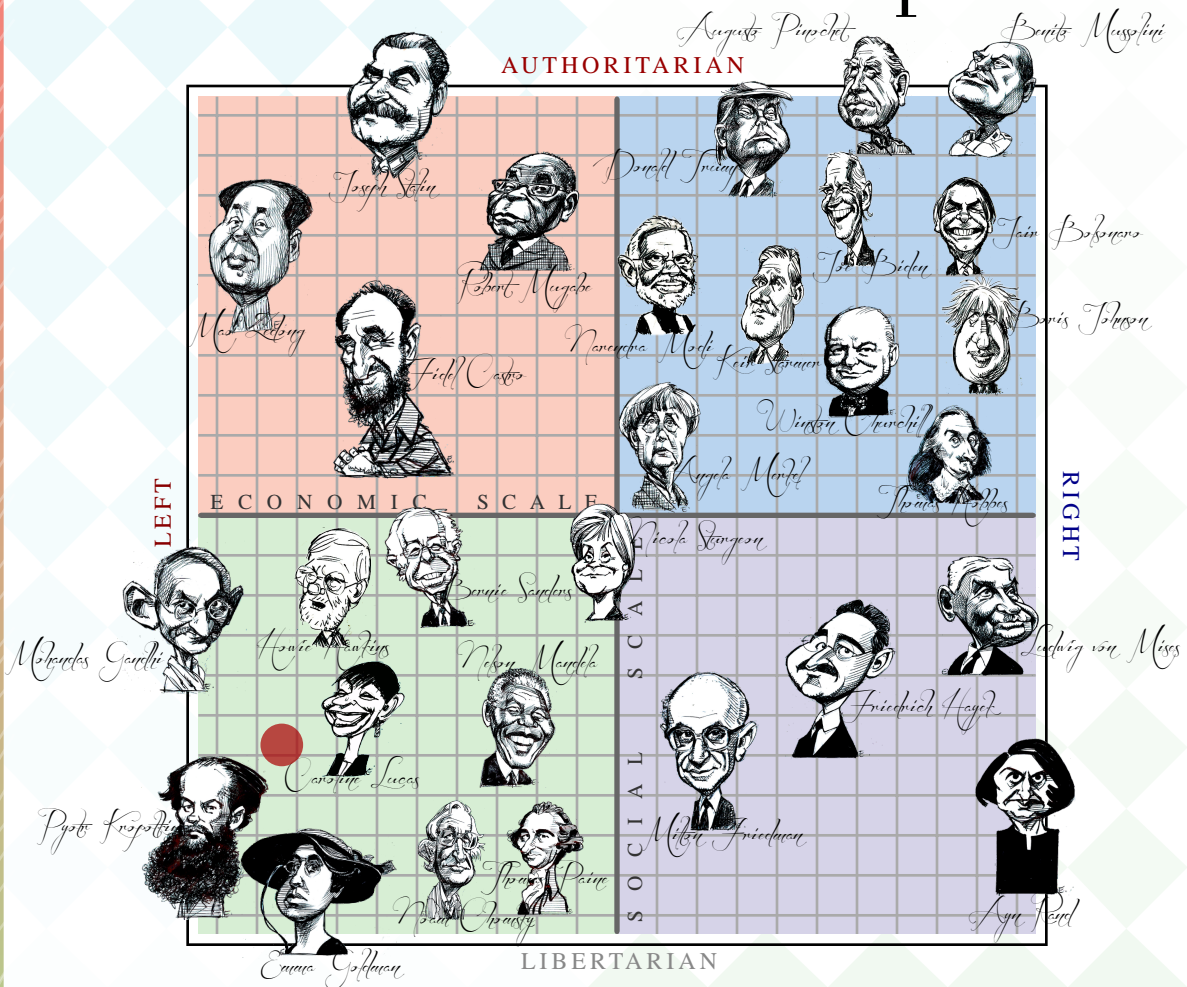

Your personal score is represented accurately by the placement of the red spot on the chart. Caricatures of historical and political figures are in their appropriate quadrants, but have been arranged for aesthetics rather than accuracy.

The Political Compass

This document certifies that
● KDEneon_user
inhabits the
left libertarian quadrant of

The Political Compass

Saturday 1 March 2025

www.politicalcompass.org