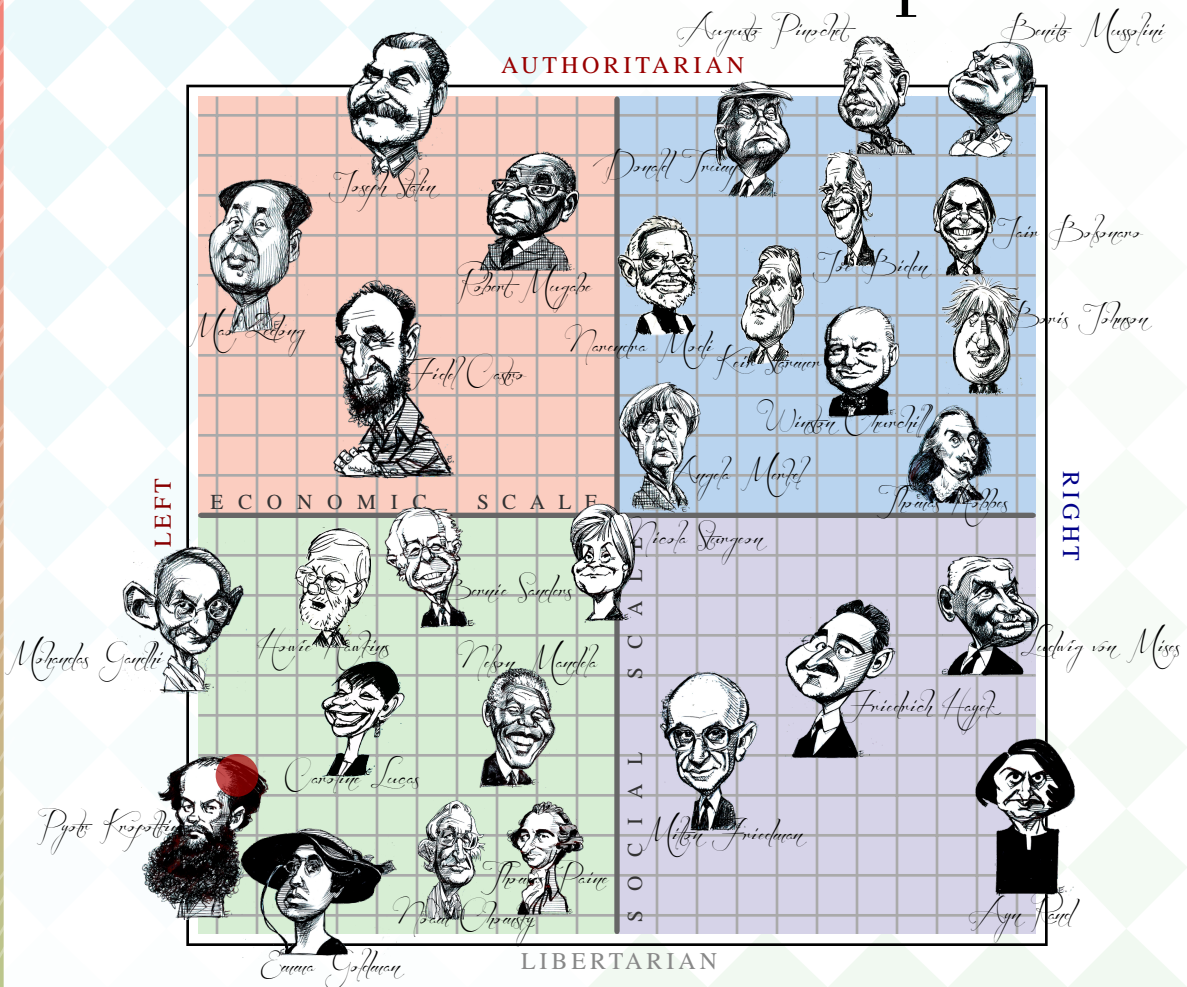

Your personal score is represented accurately by the placement of the red spot on the chart. Caricatures of historical and political figures are in their appropriate quadrants, but have been arranged for aesthetics rather than accuracy.

# The Political Compass

*This document certifies that*  
**● Starlight**  
*inhabits the*  
*left libertarian quadrant of*