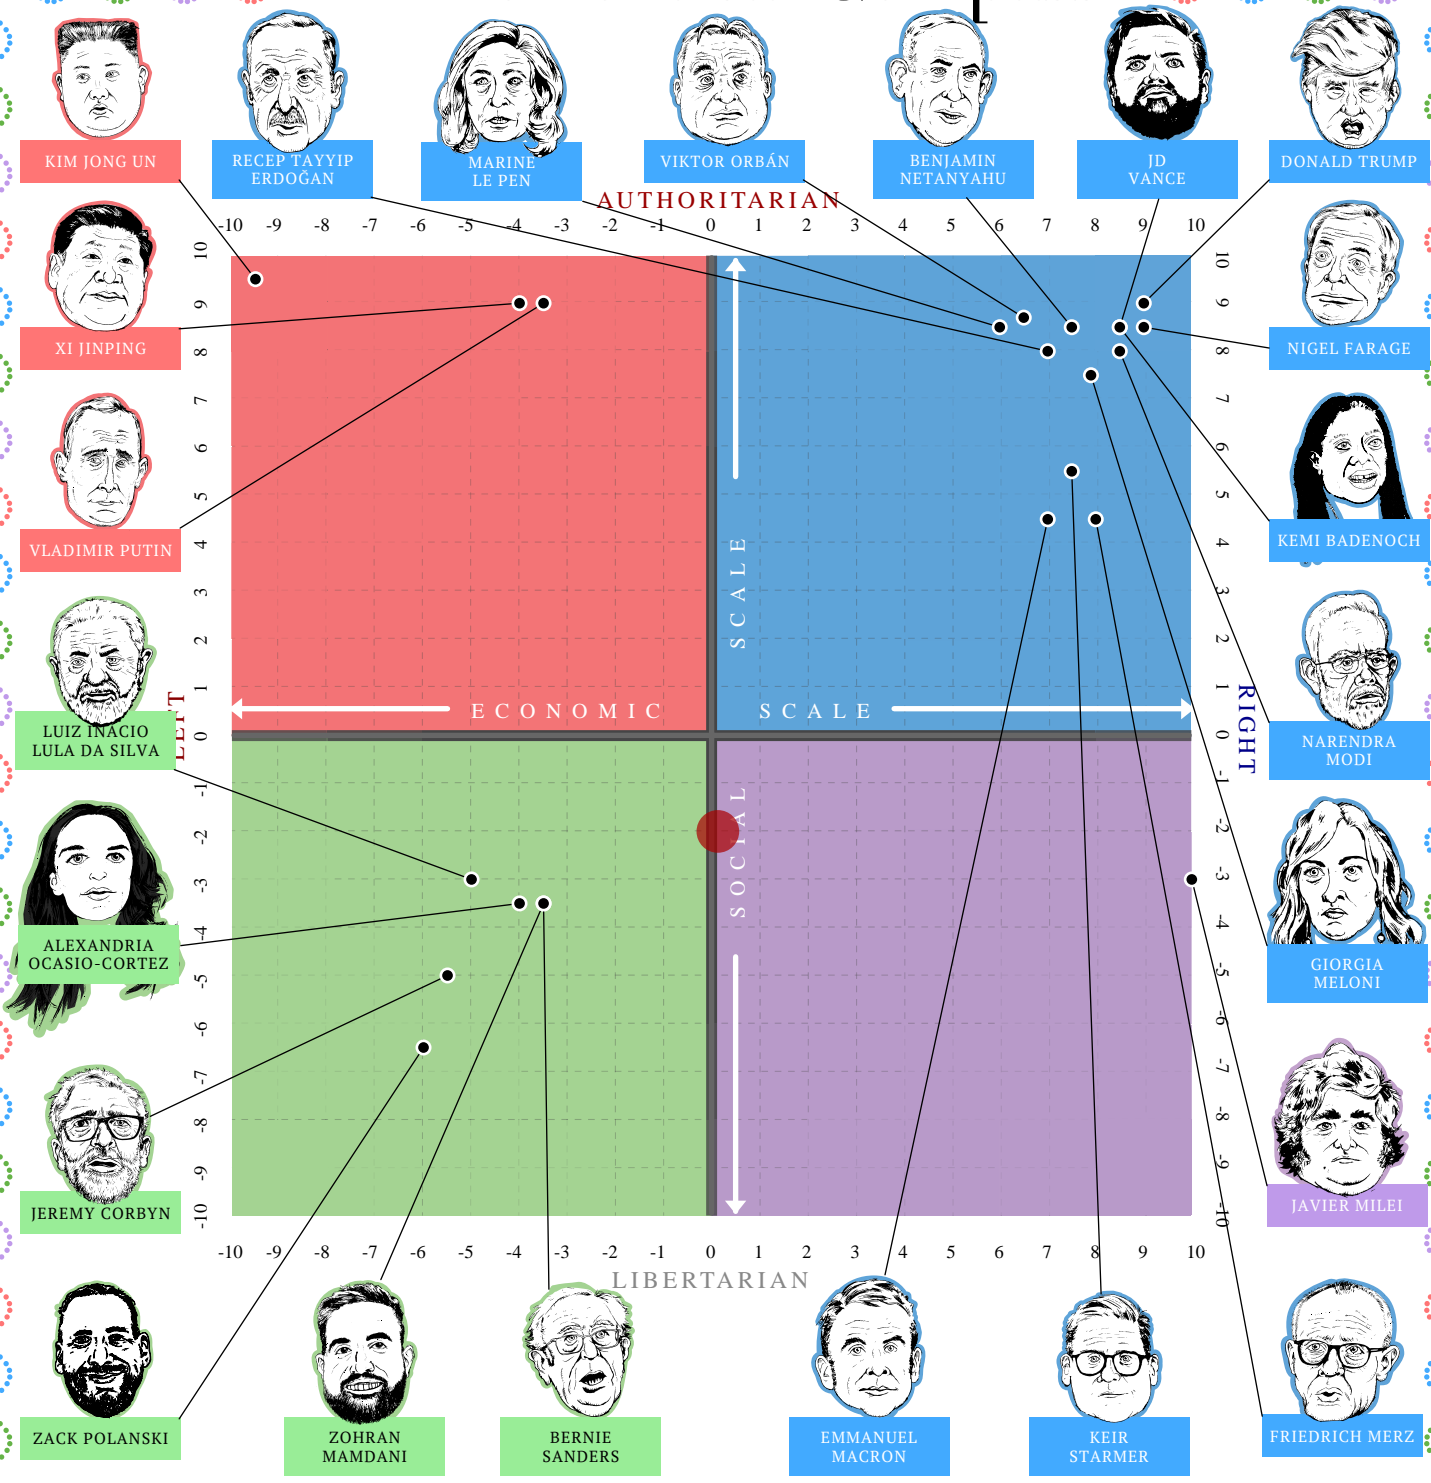

# The Political Compass

*This document certifies that*

**● Adi Stan**

*inhabits the*

*right libertarian quadrant of*

*The Political Compass*

[www.politicalcompass.org](http://www.politicalcompass.org)

*Saturday 23 May 2026*

Text, graphics and concept © politicalcompass.org 2004-2026 all rights reserved

Your personal score is represented accurately by the red spot on this chart. While the political figures occupy the correct region within their quadrants, their exact placement may not always reflect any subsequent shifts in attitudes and policies.