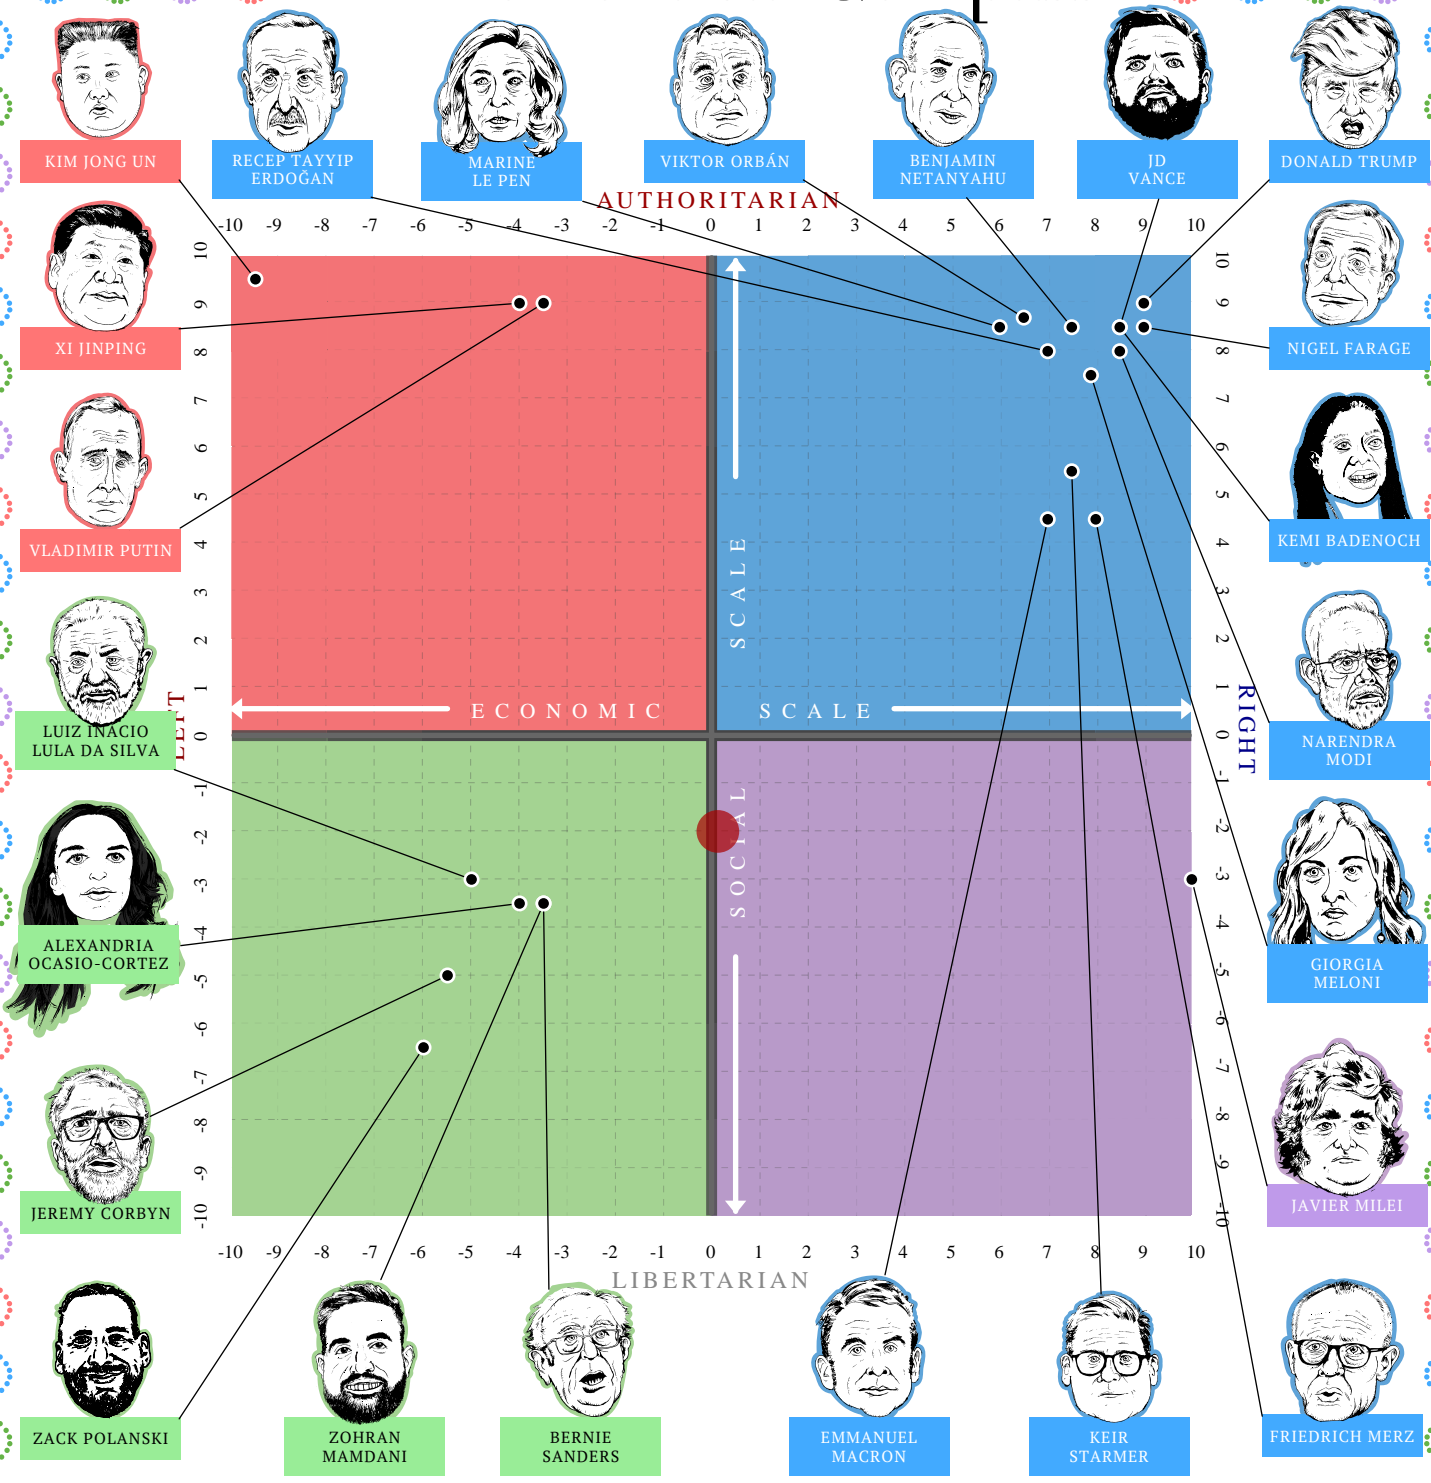

The Political Compass

This document certifies that

● Adi Stan

inhabits the

right libertarian quadrant of

The Political Compass

www.politicalcompass.org

Sunday, 5 April 2026

Text, graphics and concept © politicalcompass.org 2004-2026 all rights reserved

Your personal score is represented accurately by the red spot on this chart. While the political figures occupy the correct region within their quadrants, their exact placement may not always reflect any subsequent shifts in attitudes and policies.