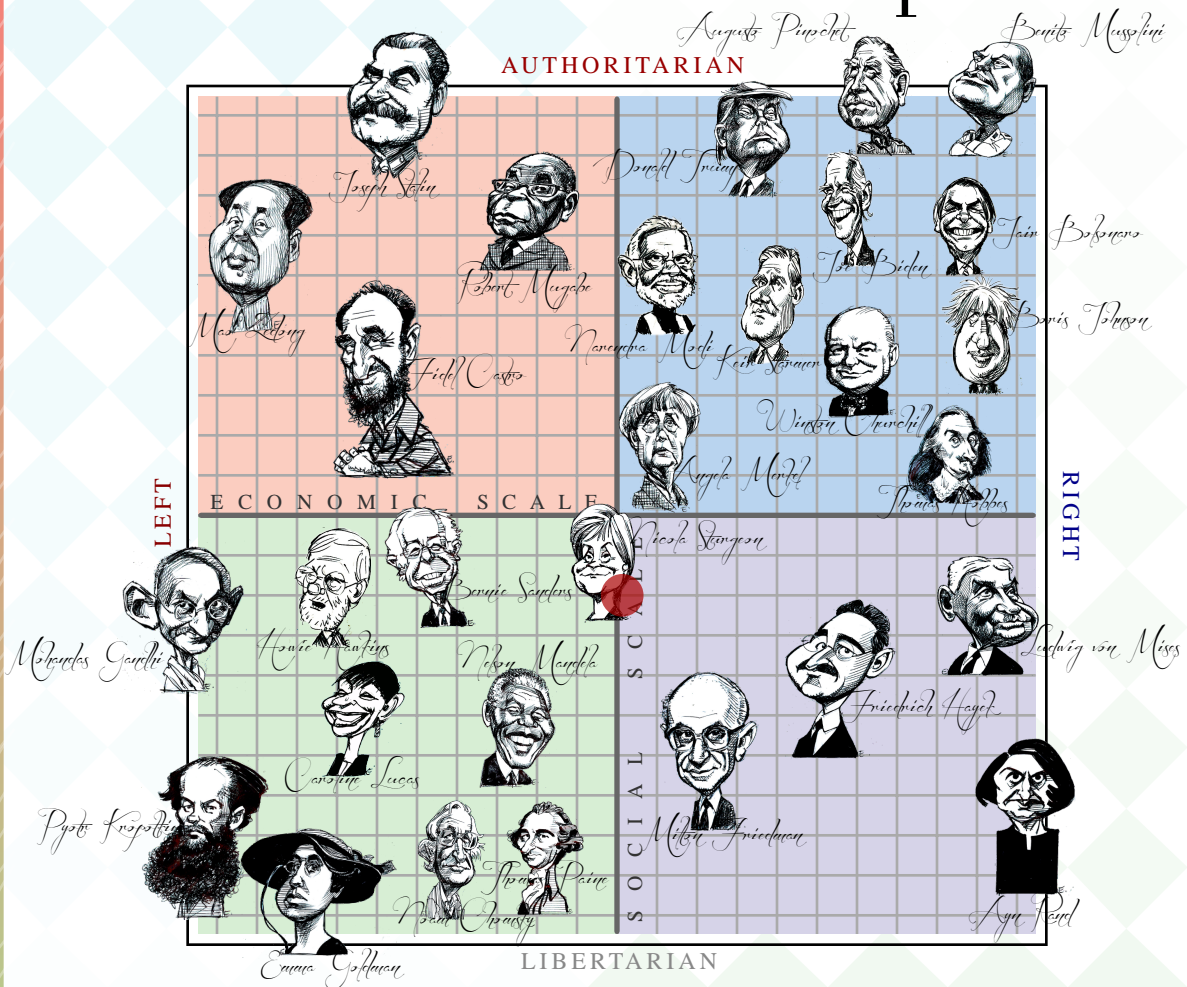

Your personal score is represented accurately by the placement of the red spot on the chart. Caricatures of historical and political figures are in their appropriate quadrants, but have been arranged for aesthetics rather than accuracy.

# The Political Compass

*This document certifies that*

**●Adi Stan**

*inhabits the  
right libertarian quadrant of*