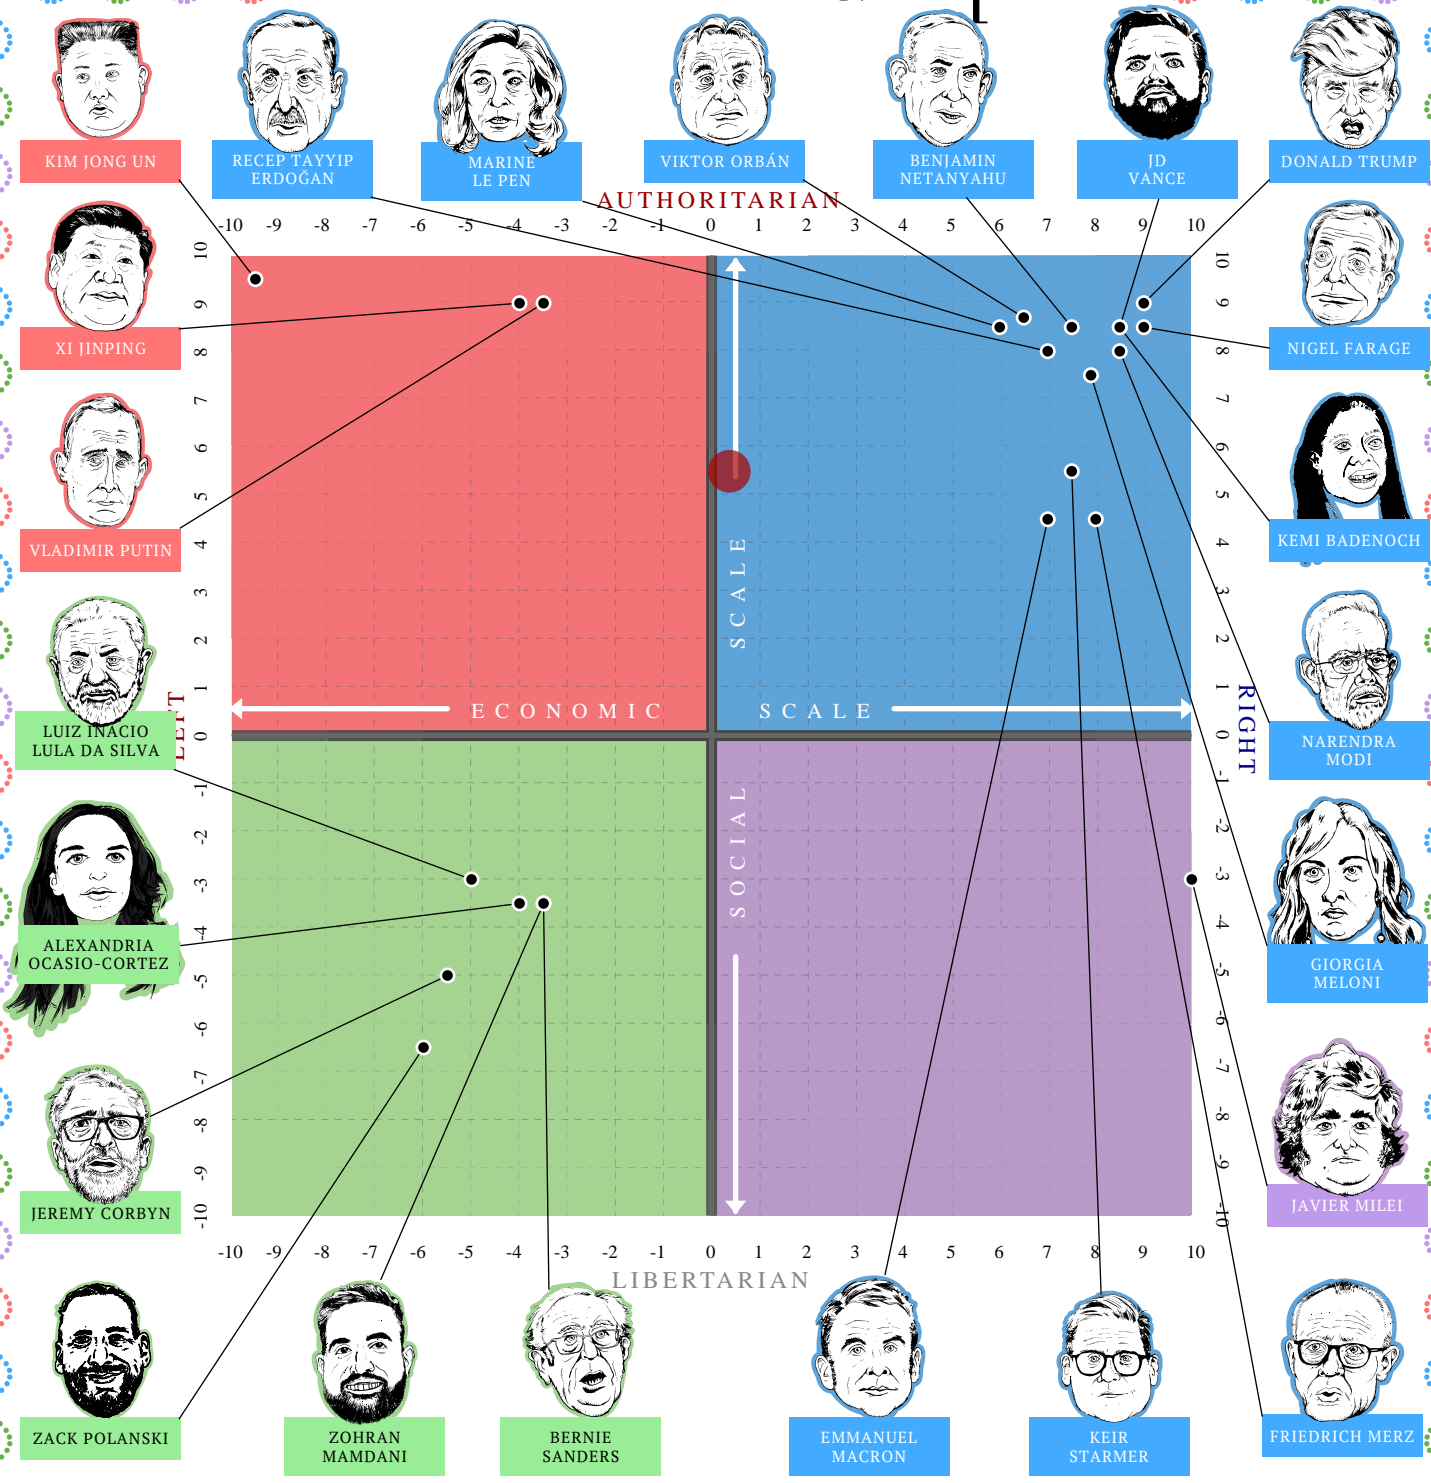

The Political Compass

This document certifies that

● Rohan Lewis

inhabits the

right authoritarian quadrant of

The Political Compass

www.politicalcompass.org

Sunday, 24 May 2026

Text, graphics and concept © politicalcompass.org 2004-2026 all rights reserved

Your personal score is represented accurately by the red spot on this chart. While the political figures occupy the correct region within their quadrants, their exact placement may not always reflect any subsequent shifts in attitudes and policies.