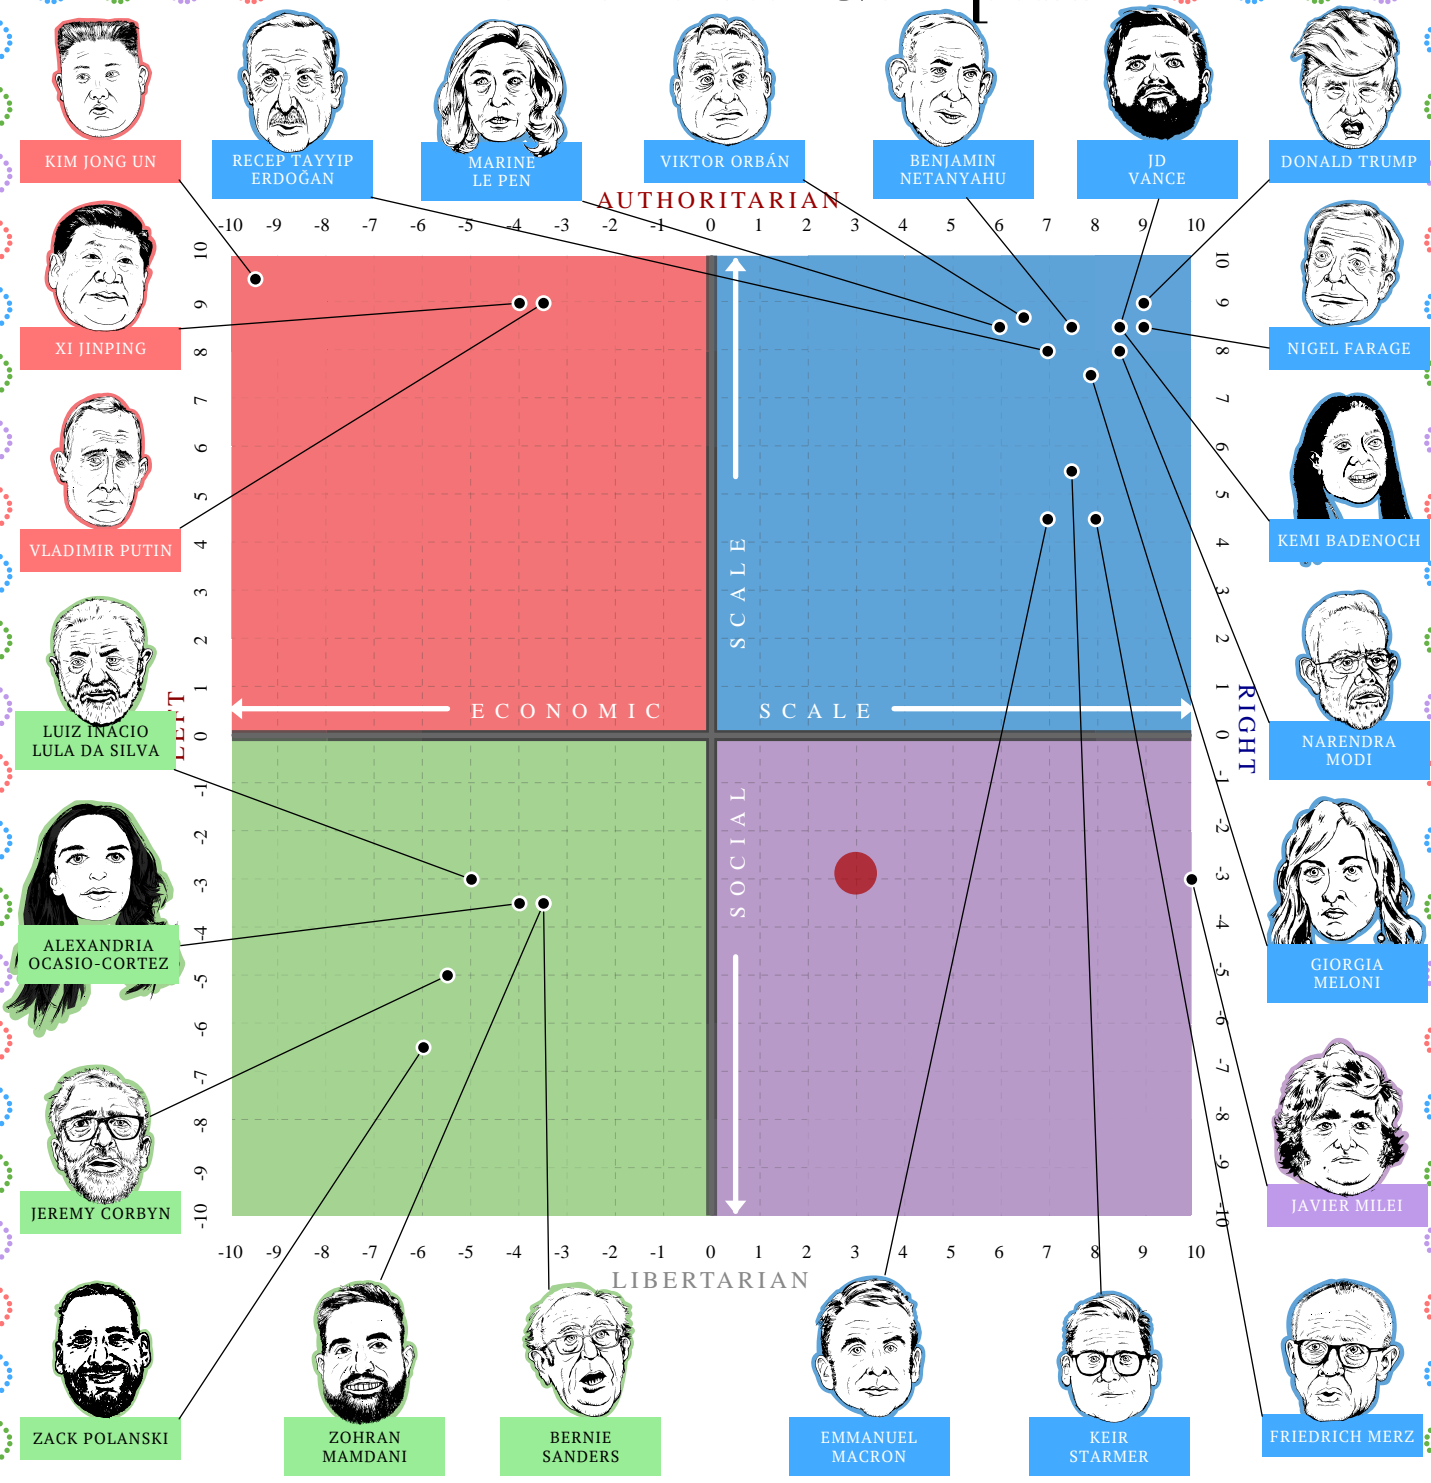

# The Political Compass

*This document certifies that*

**willymeaux**

*inhabits the*

*right libertarian quadrant of*

*The Political Compass*

[www.politicalcompass.org](http://www.politicalcompass.org)

*Tuesday 16 June 2026*

Text, graphics and concept © politicalcompass.org 2004-2026 all rights reserved

Your personal score is represented accurately by the red spot on this chart. While the political figures occupy the correct region within their quadrants, their exact placement may not always reflect any subsequent shifts in attitudes and policies.