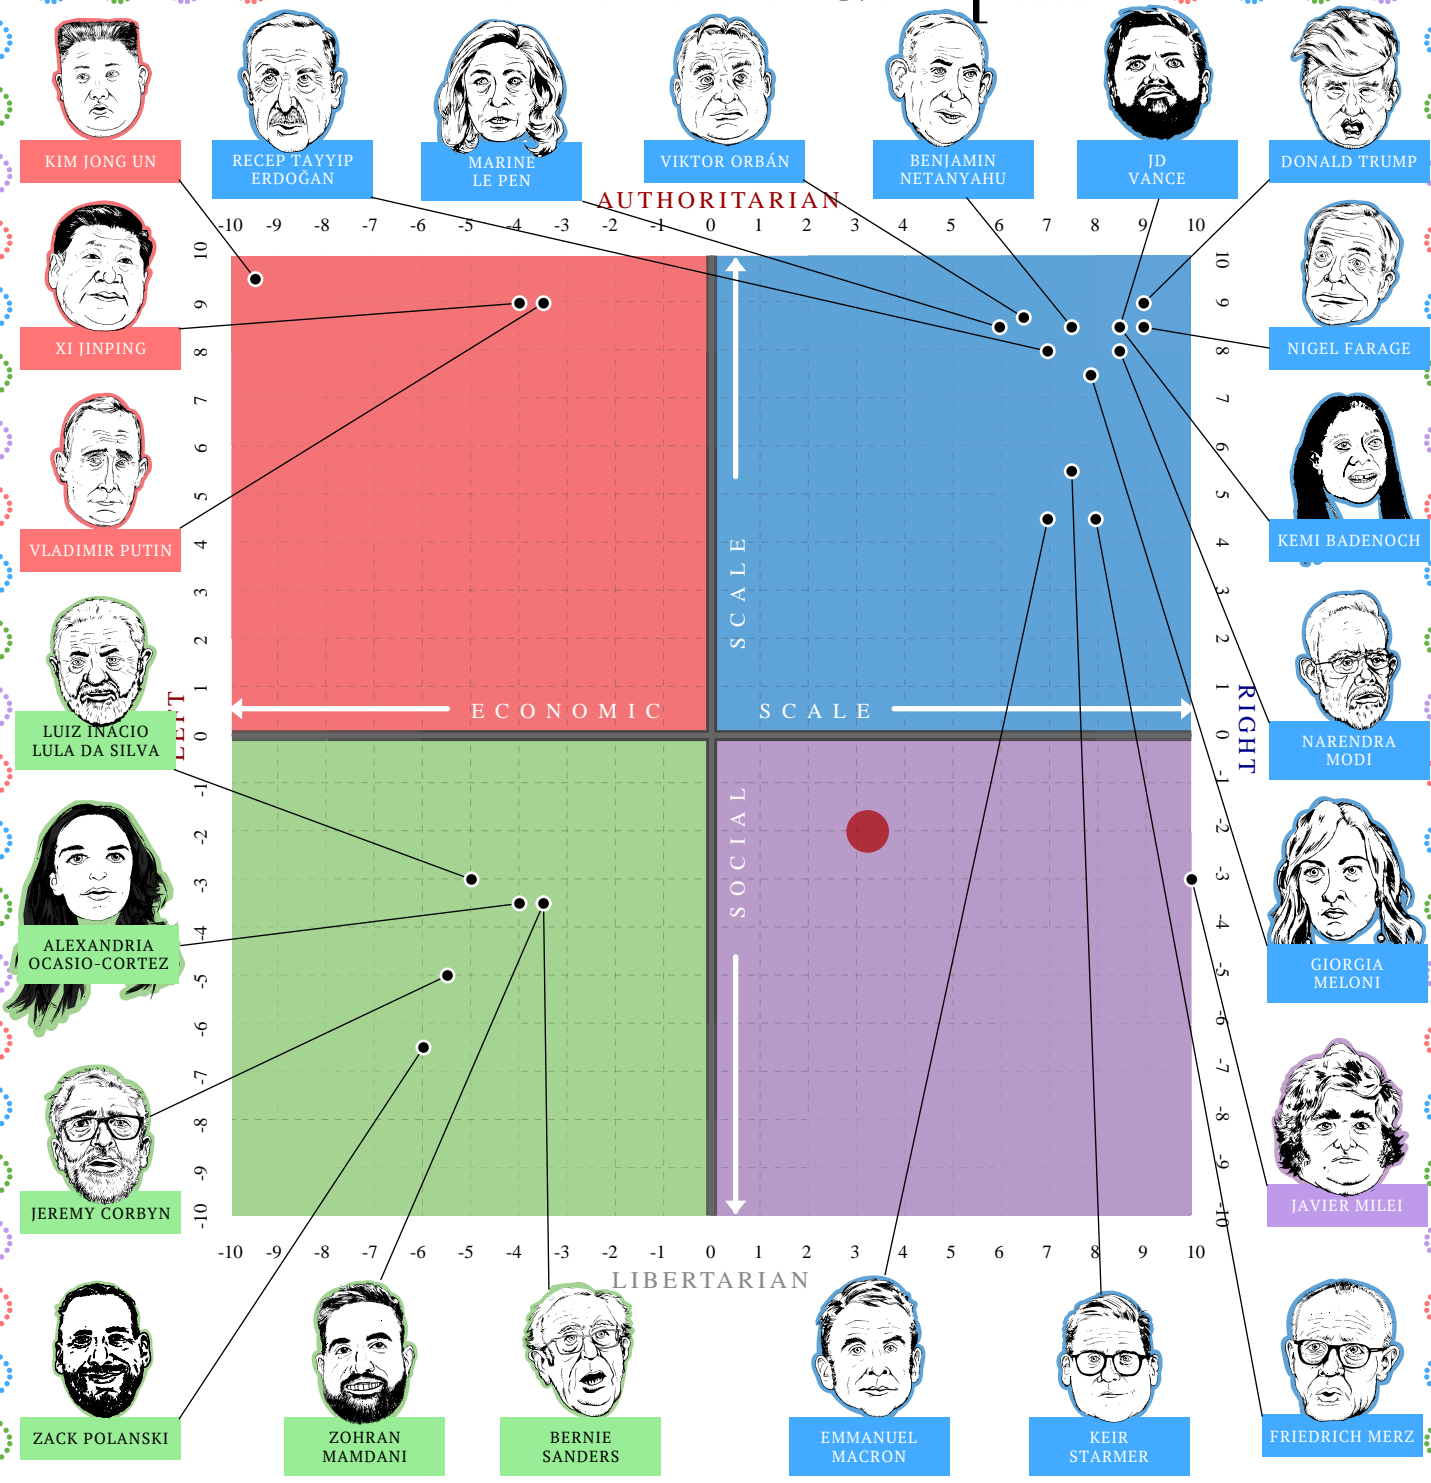

# The Political Compass

*This document certifies that*  
**● Collective Test**  
*inhabits the*  
*right libertarian quadrant of*  
**The Political Compass**

[www.politicalcompass.org](http://www.politicalcompass.org)

*Saturday 4 April 2026*

Your personal score is represented accurately by the red spot on this chart. While the political figures occupy the correct region within their quadrants, their exact placement may not always reflect any subsequent shifts in attitudes and policies.