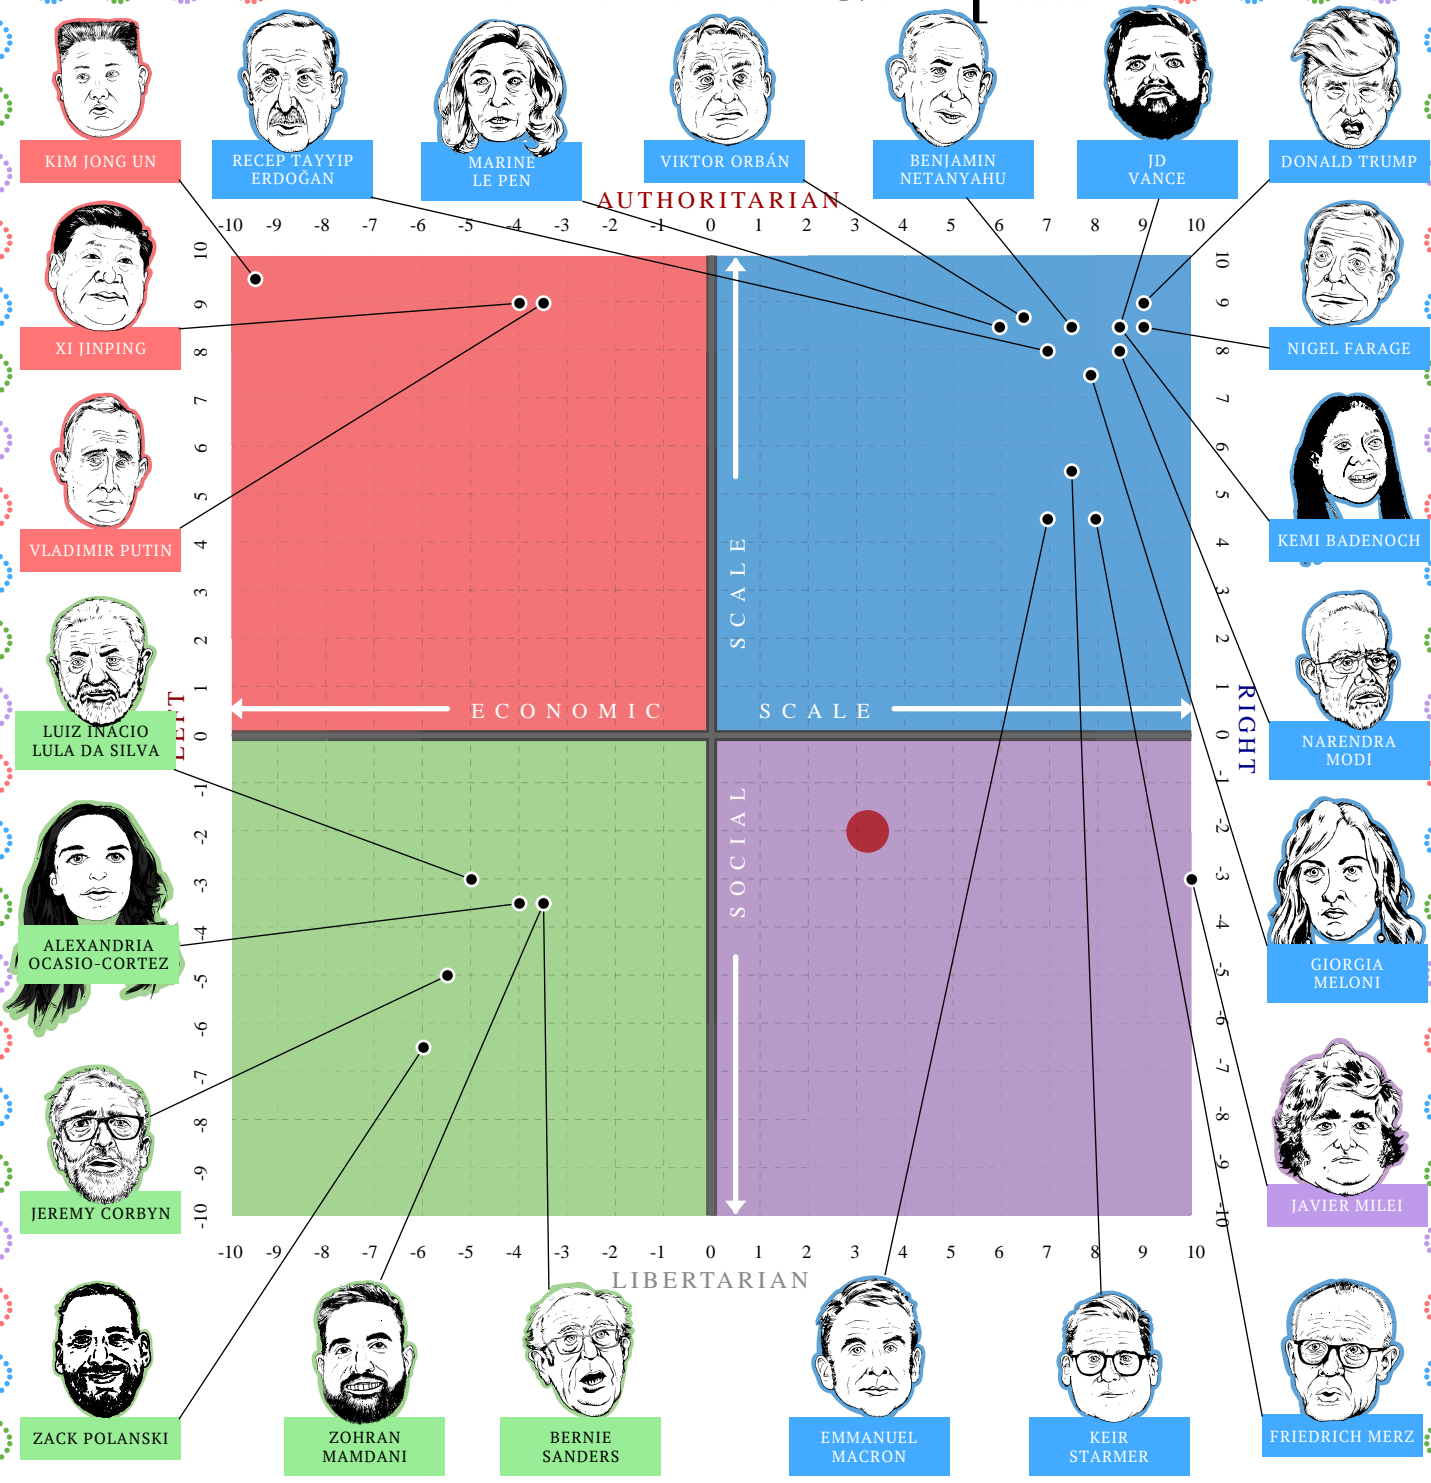

# The Political Compass

*This document certifies that*

**● Collective Test**

*inhabits the*

*right libertarian quadrant of*

*The Political Compass*

[www.politicalcompass.org](http://www.politicalcompass.org)

*Thursday 4 June 2026*

Text, graphics and concept © politicalcompass.org 2004-2026 all rights reserved

Your personal score is represented accurately by the red spot on this chart. While the political figures occupy the correct region within their quadrants, their exact placement may not always reflect any subsequent shifts in attitudes and policies.