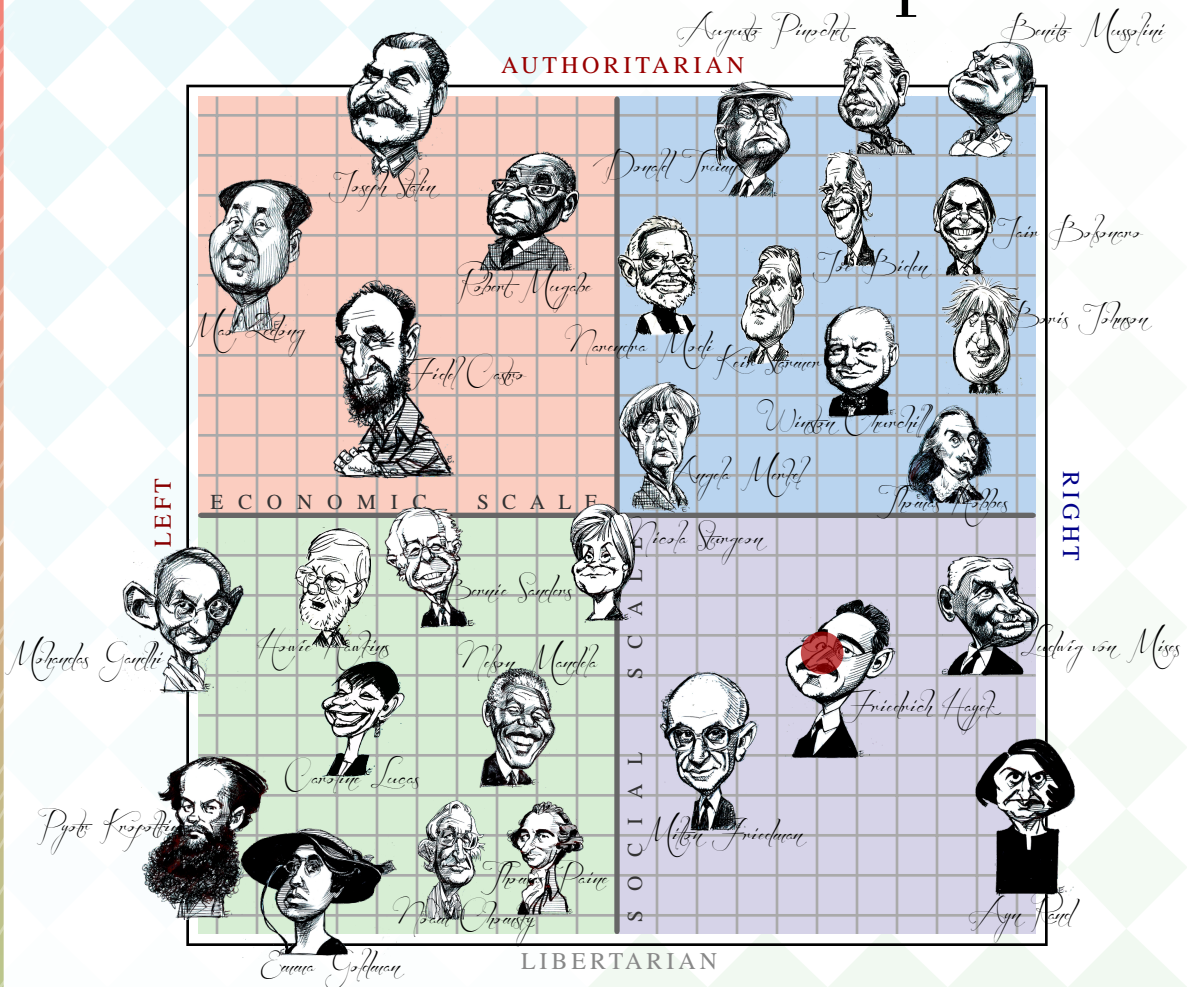

Your personal score is represented accurately by the placement of the red spot on the chart. Caricatures of historical and political figures are in their appropriate quadrants, but have been arranged for aesthetics rather than accuracy.

The Political Compass

This document certifies that
Chris Whiteside
inhabits the
right libertarian quadrant of

The Political Compass

Friday 22 November 2024

www.politicalcompass.org

Text, graphics and concept © politicalcompass.org 2004-2024 all rights reserved