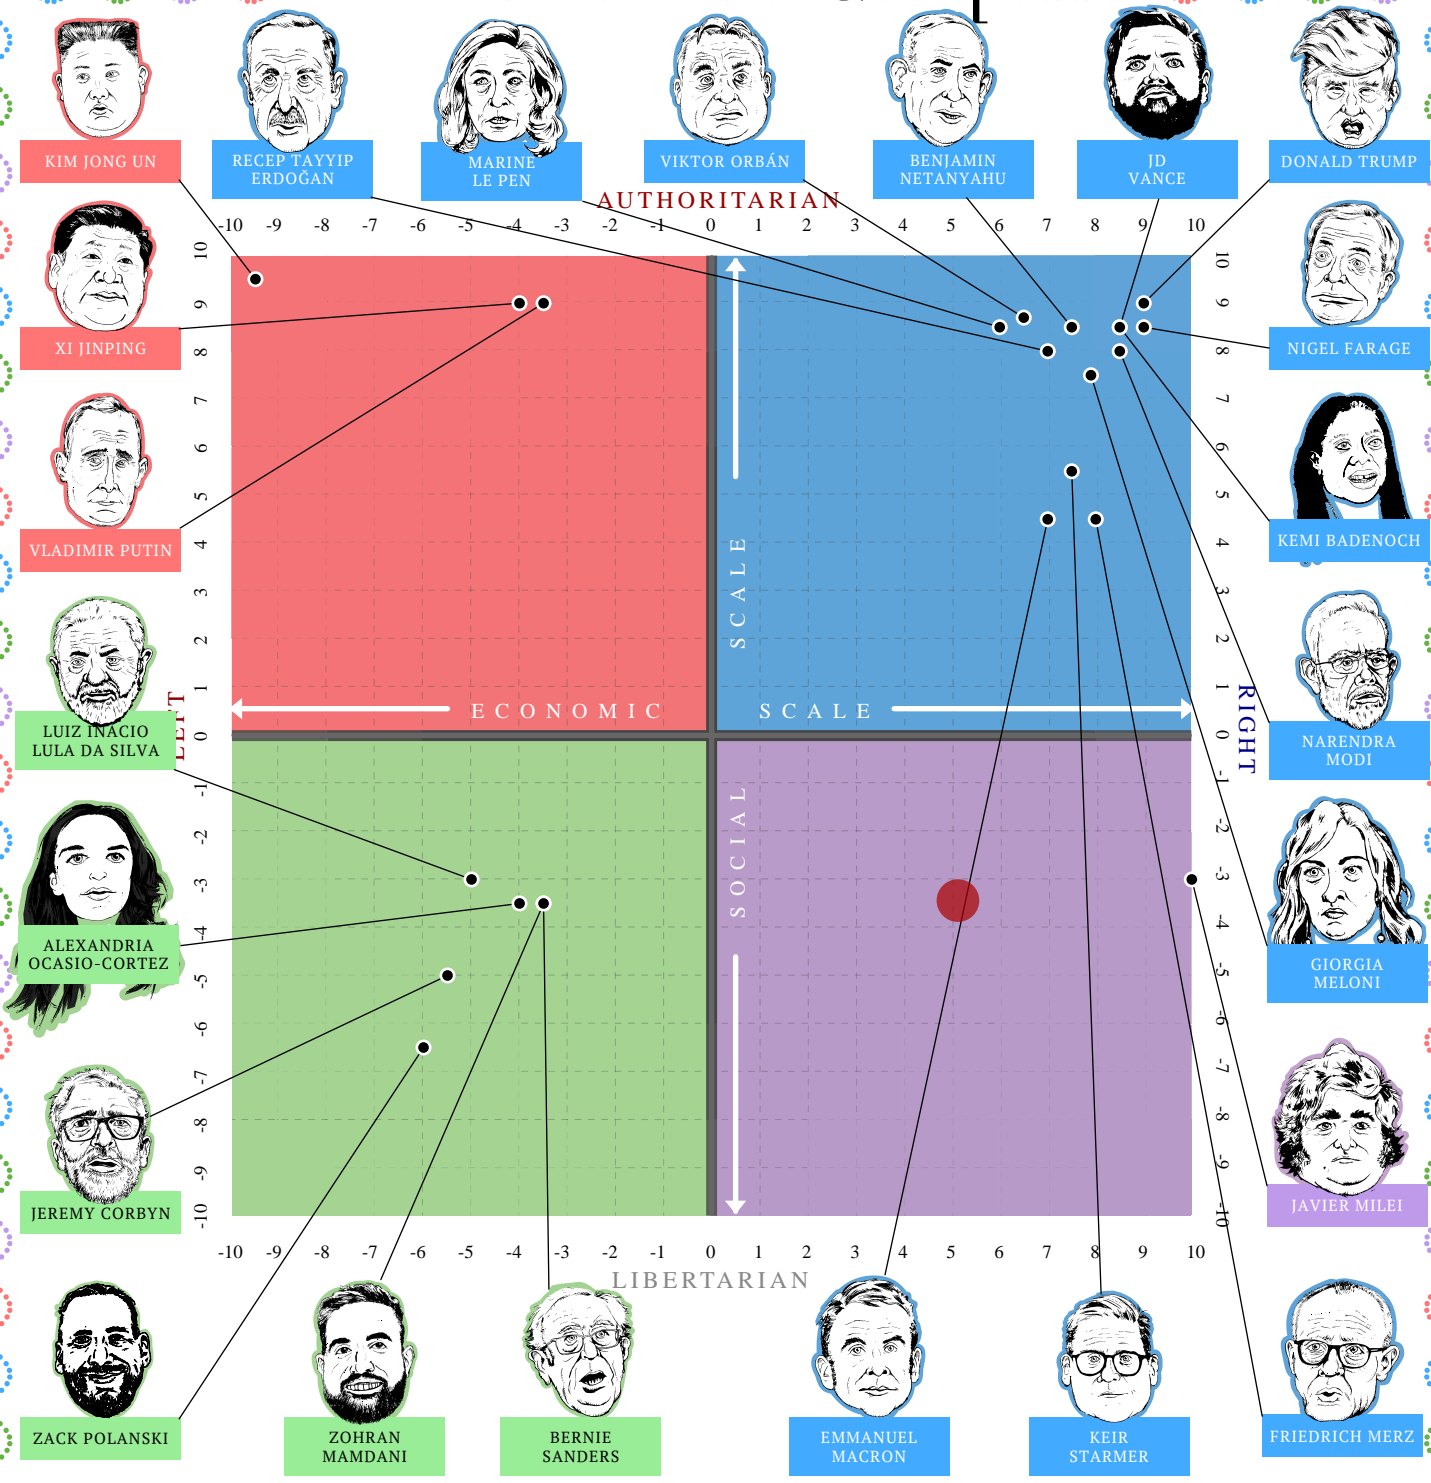

The Political Compass

This document certifies that
●Thris Whiteside
inhabits the
right libertarian quadrant of
The Political Compass

www.politicalcompass.org

Wednesday 8 April 2026

Text, graphics and concept © politicalcompass.org 2004-2026 all rights reserved

Your personal score is represented accurately by the red spot on this chart. While the political figures occupy the correct region within their quadrants, their exact placement may not always reflect any subsequent shifts in attitudes and policies.